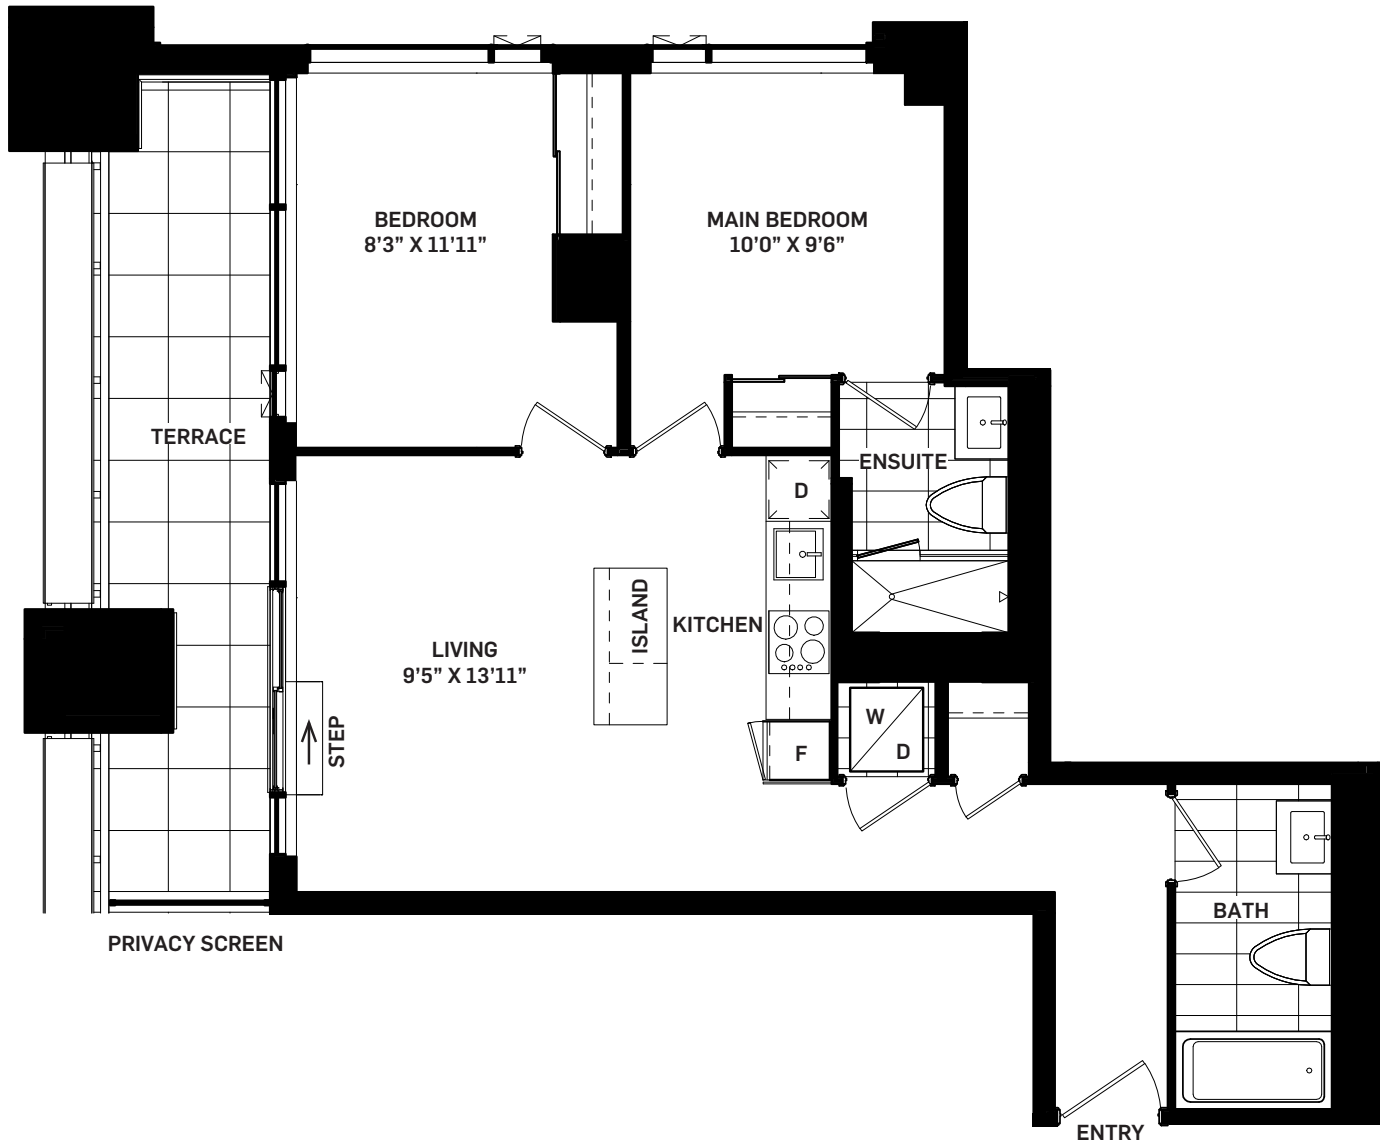

AMBITIOUS

2H

2 BEDROOM

Suite Area

762 sq.ft.

Outdoor Area

137 sq.ft.

Total Area

899 sq.ft.

LEVEL 3

All areas and stated room dimensions are approximate. Floor area measured in accordance with Tarion bulletin #22. Actual living areas will vary from stated floor areas. Size and location of windows may vary. The purchaser acknowledges that the actual unit purchased may be a reversed layout to the plan shown. Illustration is artist's concept. E. & O. E.

Outdoor area will vary depending on suite location within the building. Please speak with a Sales Representative for details.

Daniels
love where you live™