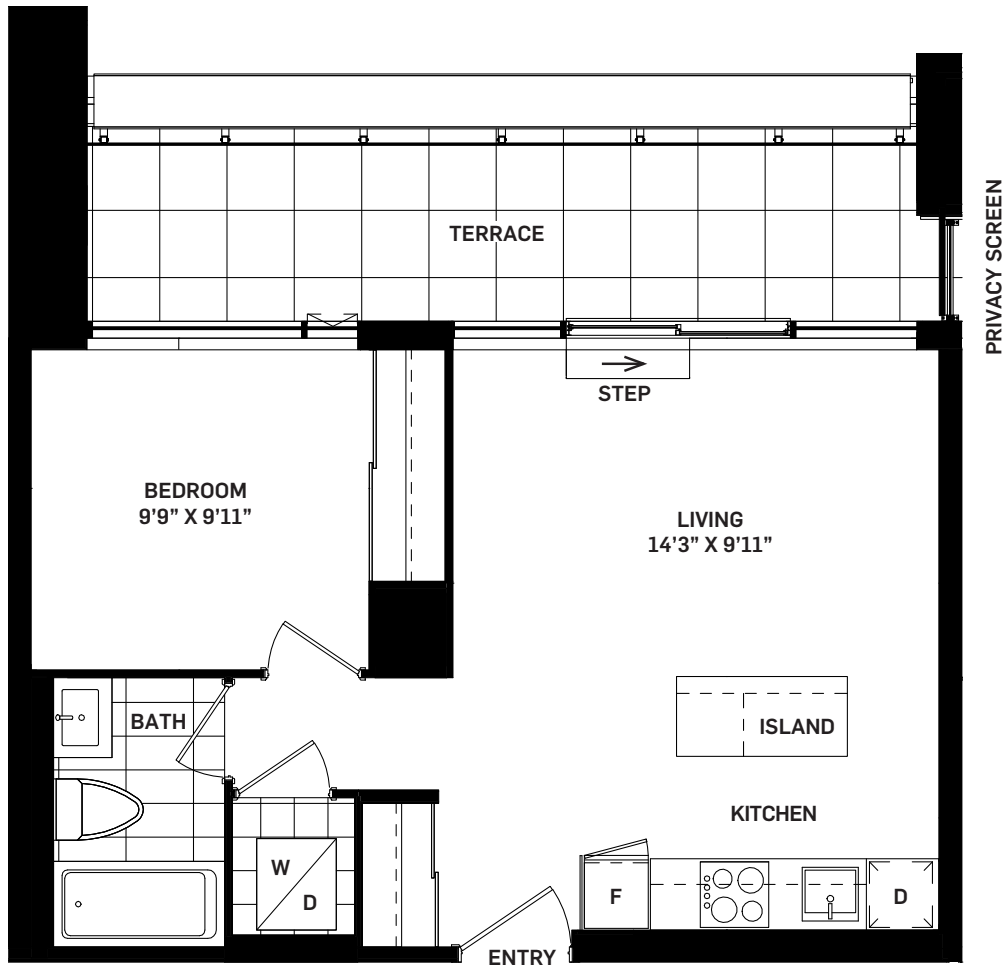

FRESH

1G

1 BEDROOM

Suite Area

529 sq.ft.

Outdoor Area

141 sq.ft.

Total Area

670 sq.ft.

LEVEL 3

All areas and stated room dimensions are approximate. Floor area measured in accordance with Tarion bulletin #22. Actual living areas will vary from stated floor areas. Size and location of windows may vary. The purchaser acknowledges that the actual unit purchased may be a reversed layout to the plan shown. Illustration is artist's concept. E. & O. E.

Outdoor area will vary depending on suite location within the building. Please speak with a Sales Representative for details.

Daniels
love where you live™