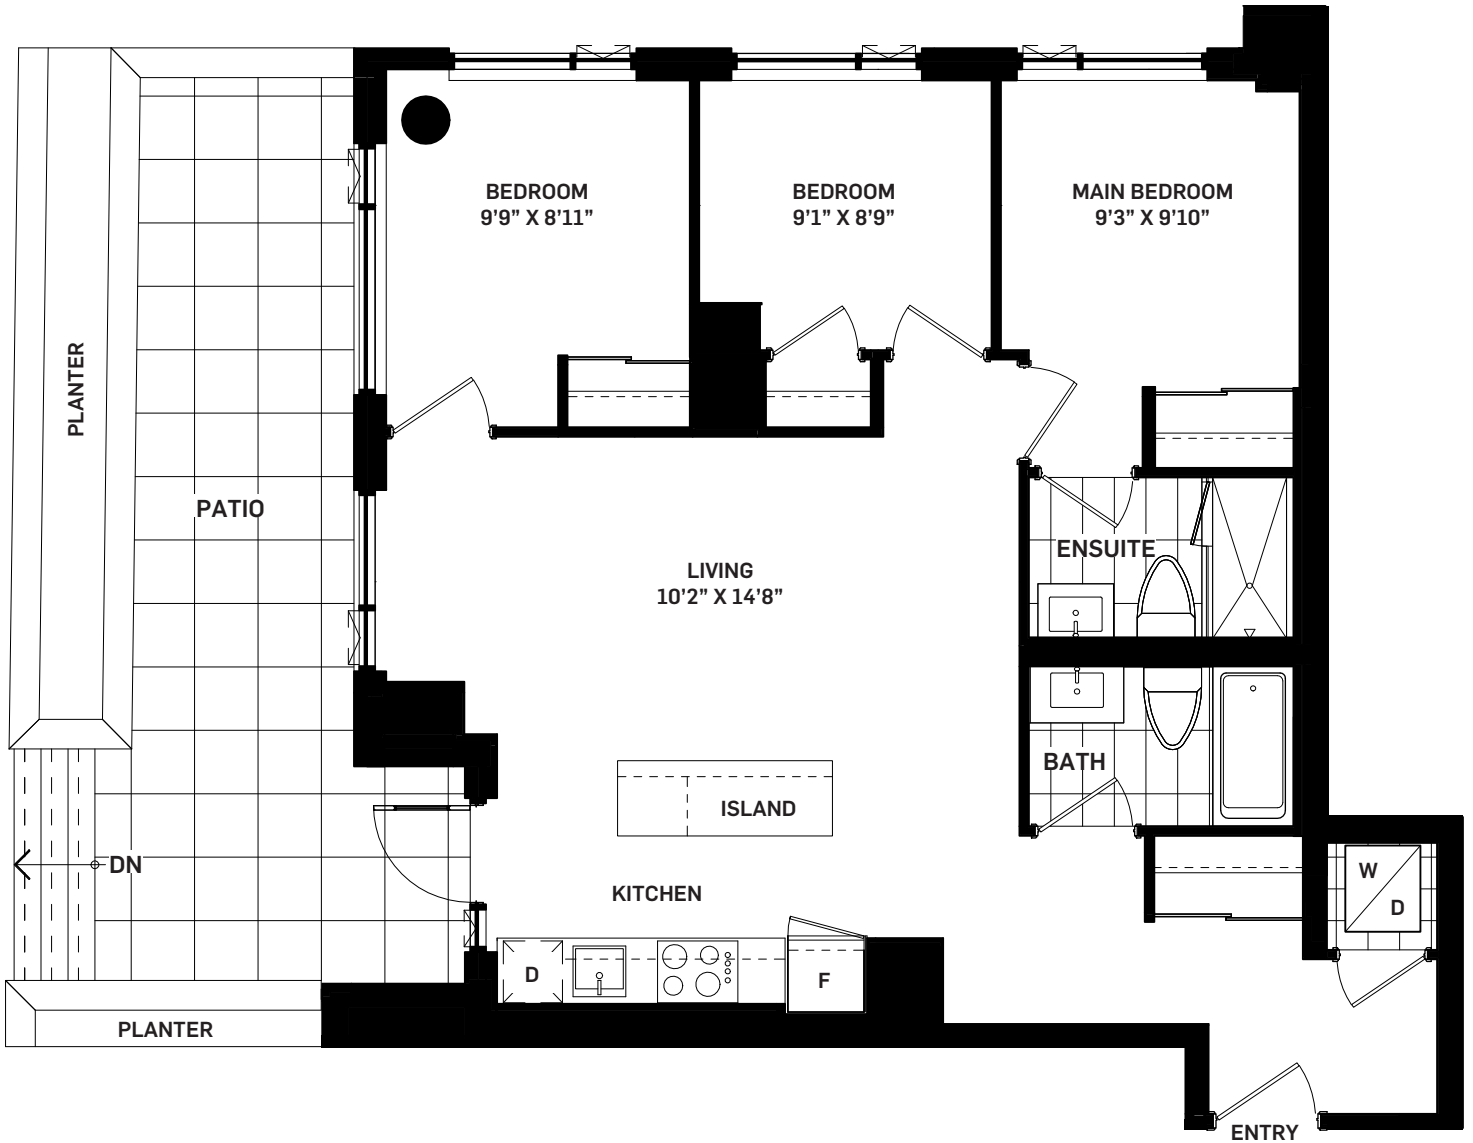

GENUINE

3B

3 BEDROOM

Suite Area

959 sq.ft.

Outdoor Area

222 sq.ft.

Total Area

1181 sq.ft.

LEVEL 1

All areas and stated room dimensions are approximate. Floor area measured in accordance with Tarion bulletin #22. Actual living areas will vary from stated floor areas. Size and location of windows may vary. The purchaser acknowledges that the actual unit purchased may be a reversed layout to the plan shown. Illustration is artist's concept. E. & O. E.

Outdoor area will vary depending on suite location within the building. Please speak with a Sales Representative for details.

Daniels
love where you live™