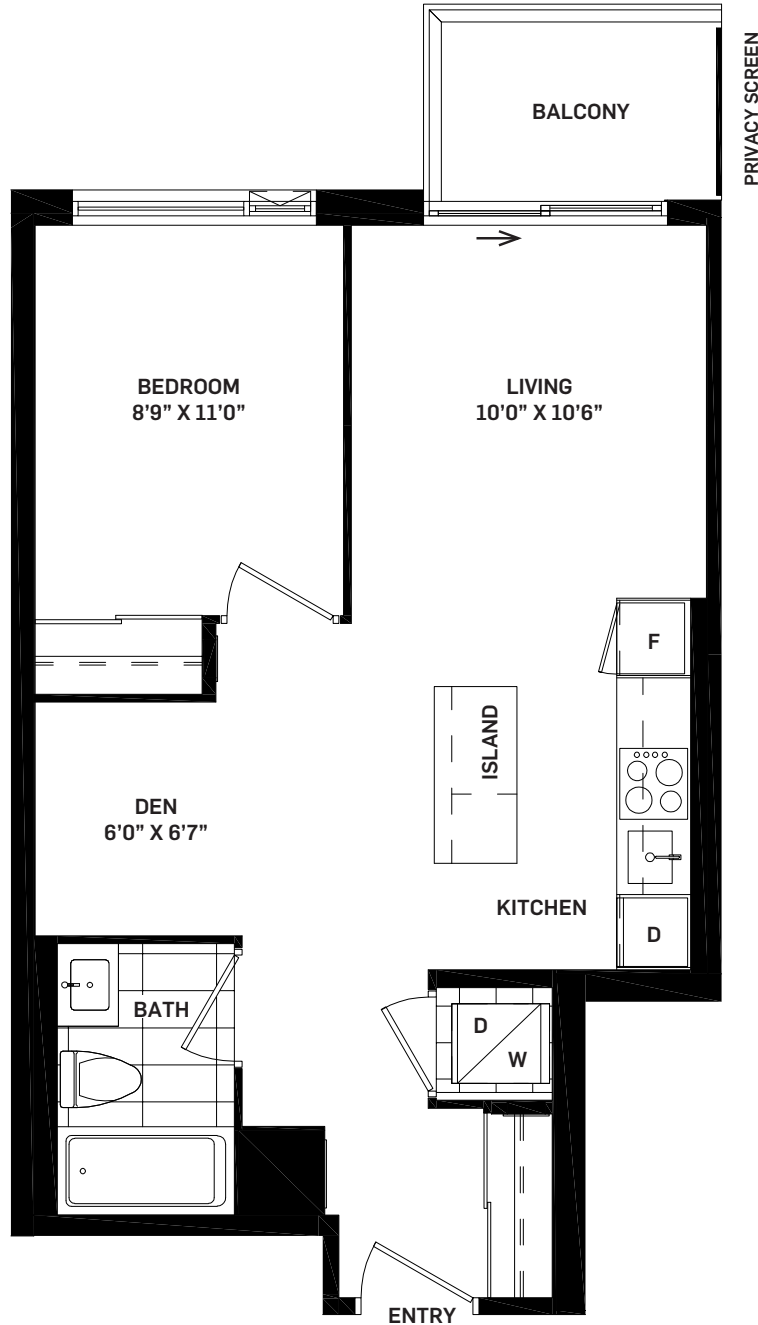

GRACEFUL

1+B-5

1 BEDROOM + DEN

Suite Area 574 sq.ft.

Outdoor Area 49 sq.ft.

Total Area 623 sq.ft.

All areas and stated room dimensions are approximate. Floor area measured in accordance with Tarion bulletin #22. Actual living areas will vary from stated floor areas. Size and location of windows may vary. The purchaser acknowledges that the actual unit purchased may be a reversed layout to the plan shown. Illustration is artist's concept. E. & O. E.

Outdoor area will vary depending on suite location within the building. Please speak with a Sales Representative for details.

LEVEL 5

Daniels
love where you live™