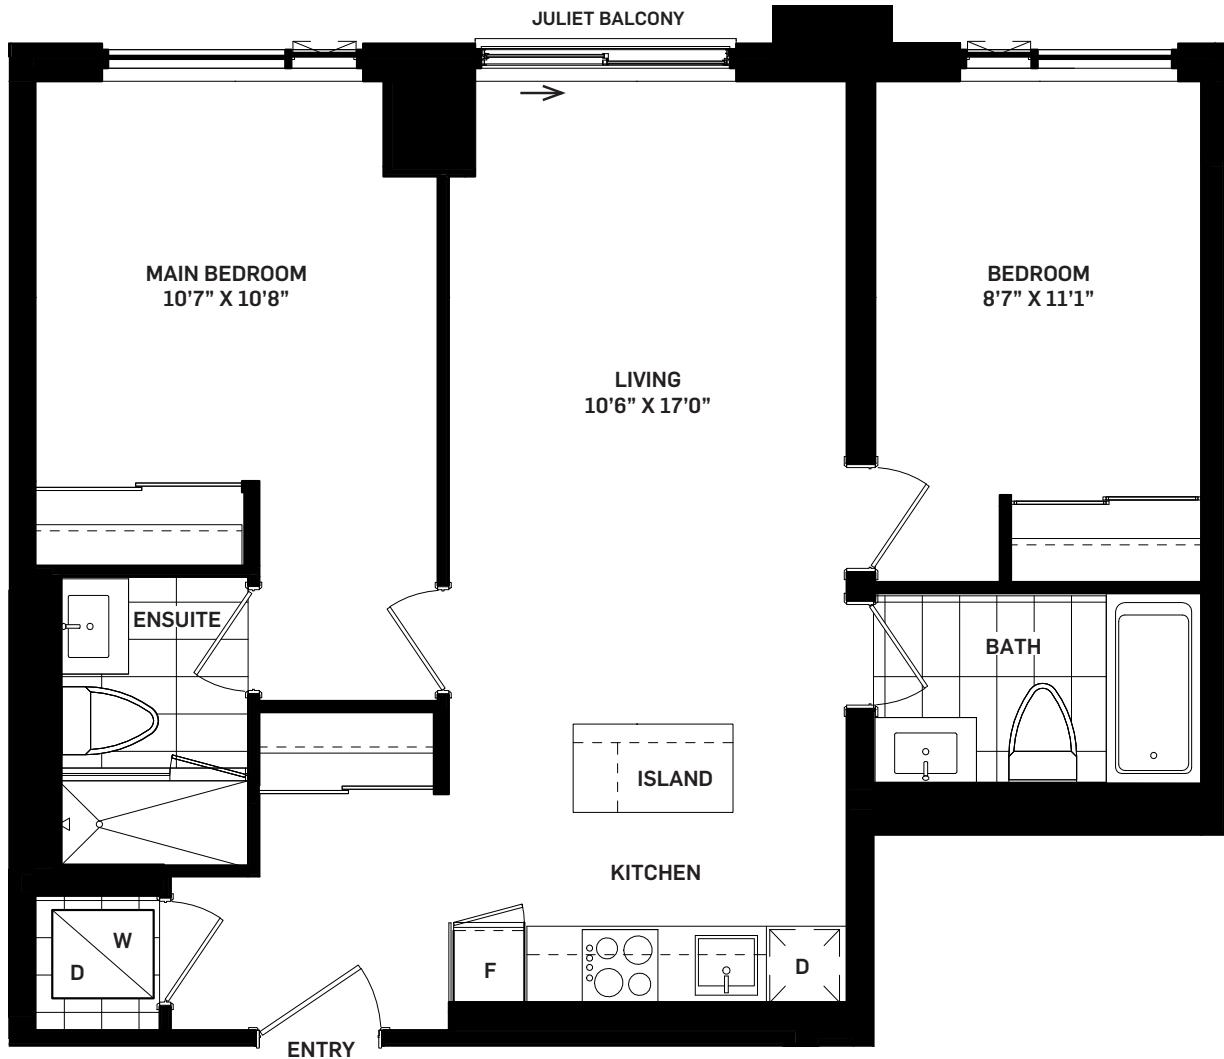

MODERN

2J

2 BEDROOM

Suite Area

779 sq.ft.

Outdoor Area

0 sq.ft.

Total Area

779 sq.ft.

All areas and stated room dimensions are approximate. Floor area measured in accordance with Tarion bulletin #22. Actual living areas will vary from stated floor areas. Size and location of windows may vary. The purchaser acknowledges that the actual unit purchased may be a reversed layout to the plan shown. Illustration is artist's concept. E. & O. E.