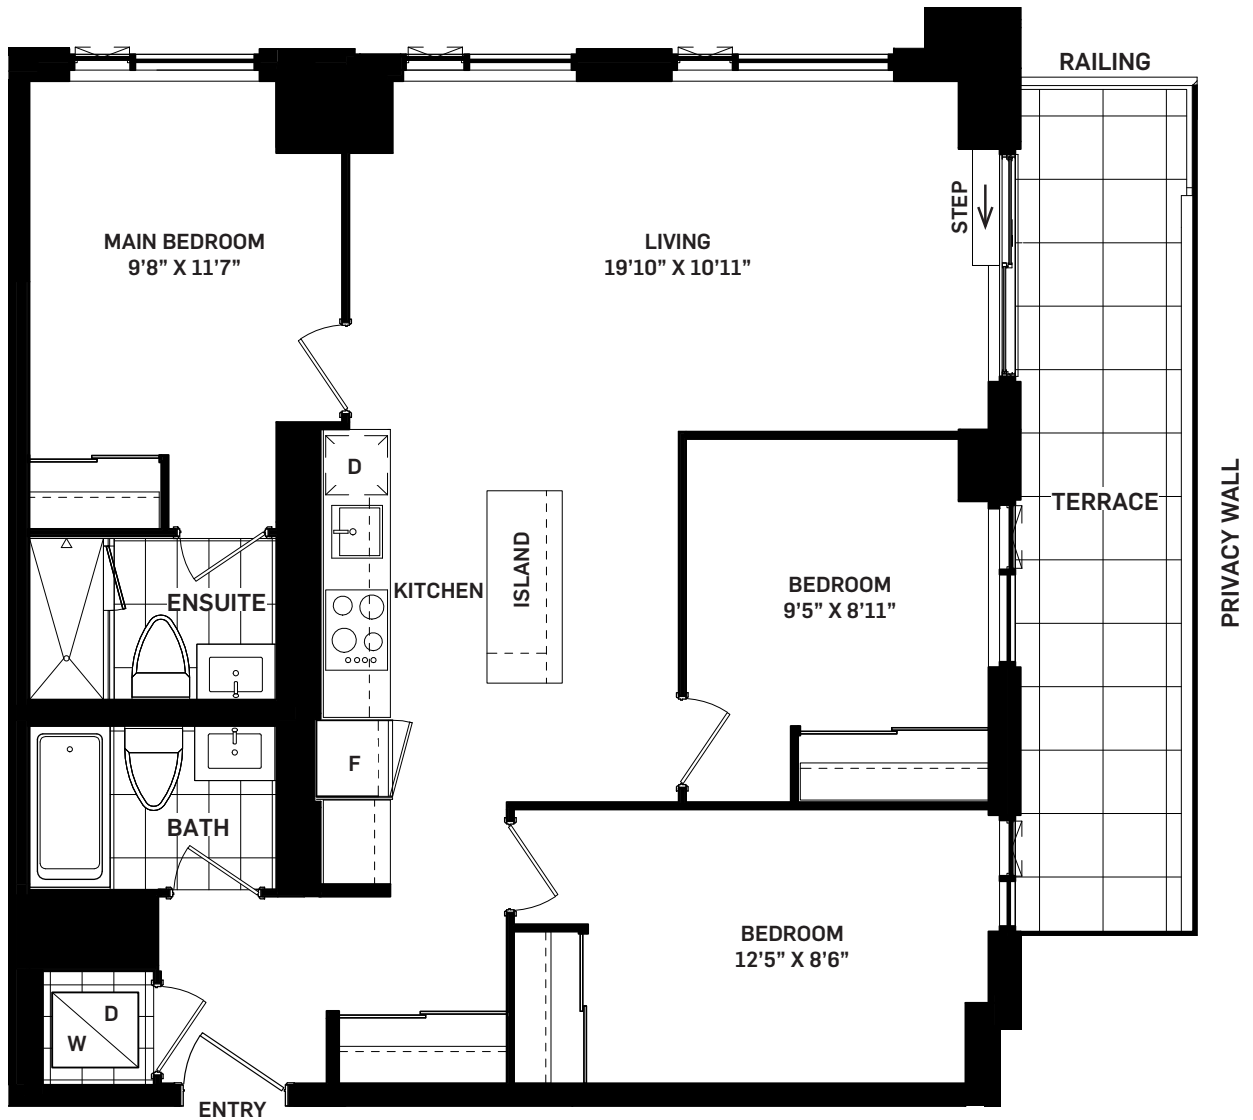

RHYTHMIC

3D

3 BEDROOM

Suite Area

1023 sq.ft.

Outdoor Area

145 sq.ft.

Total Area

1168 sq.ft.

All areas and stated room dimensions are approximate. Floor area measured in accordance with Tarion bulletin #22. Actual living areas will vary from stated floor areas. Size and location of windows may vary. The purchaser acknowledges that the actual unit purchased may be a reversed layout to the plan shown. Illustration is artist's concept. E. & O. E.

Outdoor area will vary depending on suite location within the building. Please speak with a Sales Representative for details.

LEVEL 3

Daniels
love where you live™