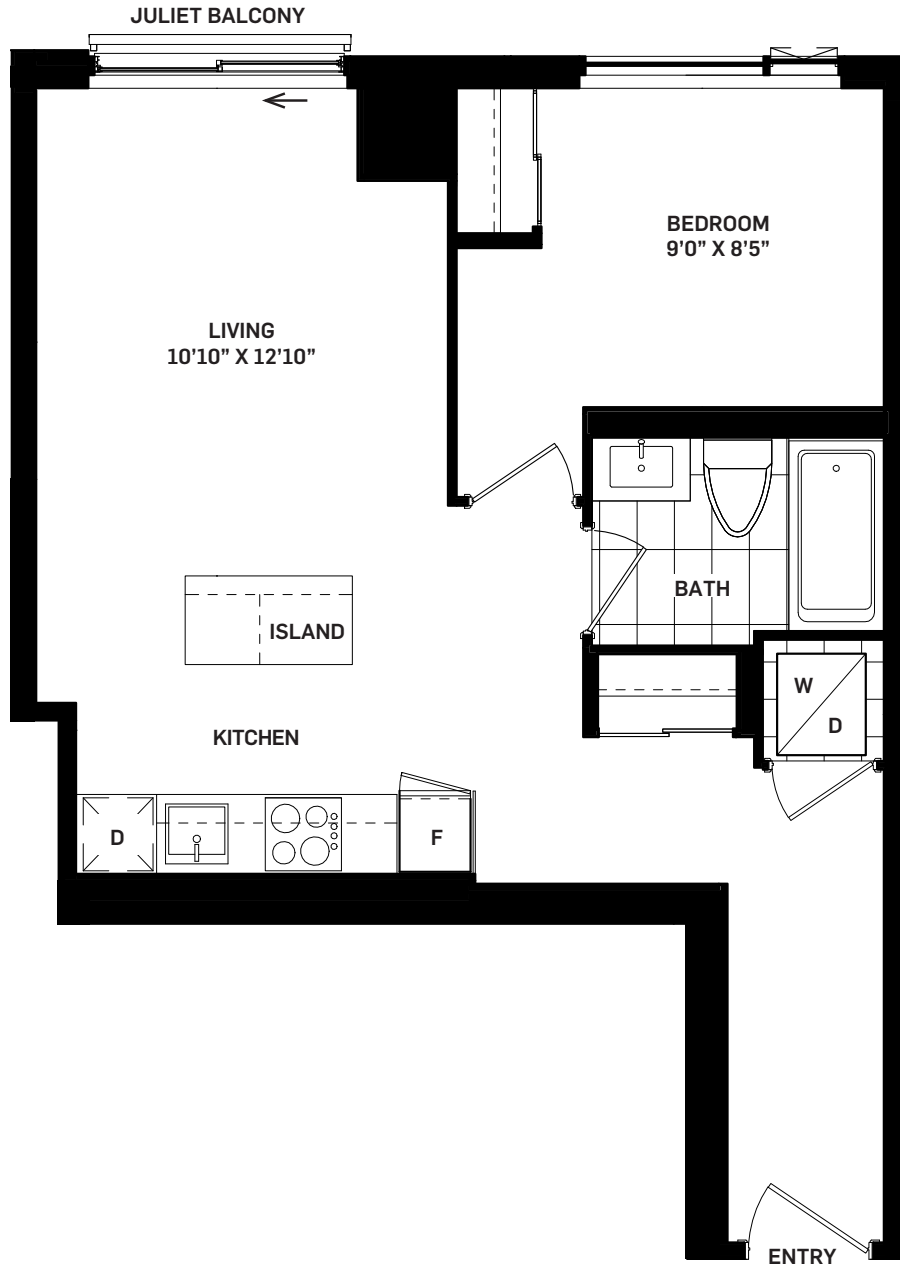

## 1 BEDROOM

Suite Area

569 sq.ft.

Outdoor Area

0 sq.ft.

Total Area

569 sq.ft.

LEVEL 3

All areas and stated room dimensions are approximate. Floor area measured in accordance with Tarion bulletin #22. Actual living areas will vary from stated floor areas. Size and location of windows may vary. The purchaser acknowledges that the actual unit purchased may be a reversed layout to the plan shown. Illustration is artist's concept. E. & O. E.