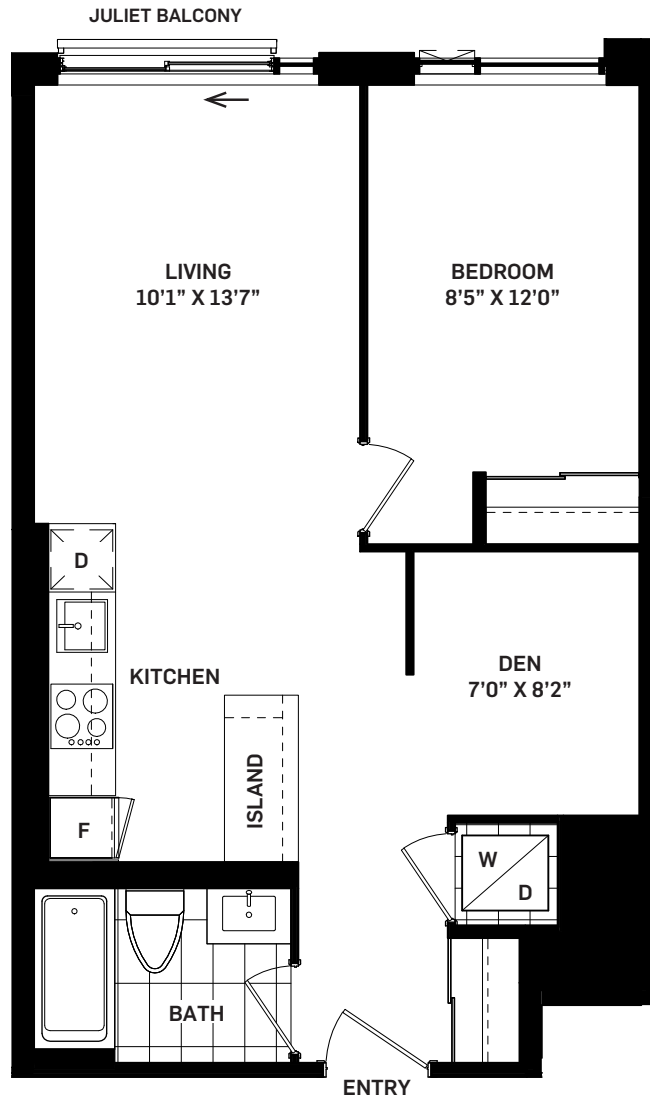

TRANQUIL

1+E

1 BEDROOM + DEN

Suite Area	610 sq.ft.
Outdoor Area	0 sq.ft.
Total Area	610 sq.ft.

LEVEL 3

All areas and stated room dimensions are approximate. Floor area measured in accordance with Tarion bulletin #22. Actual living areas will vary from stated floor areas. Size and location of windows may vary. The purchaser acknowledges that the actual unit purchased may be a reversed layout to the plan shown. Illustration is artist's concept. E. & O. E.

Outdoor area will vary depending on suite location within the building. Please speak with a Sales Representative for details.

Daniels
love where you live™