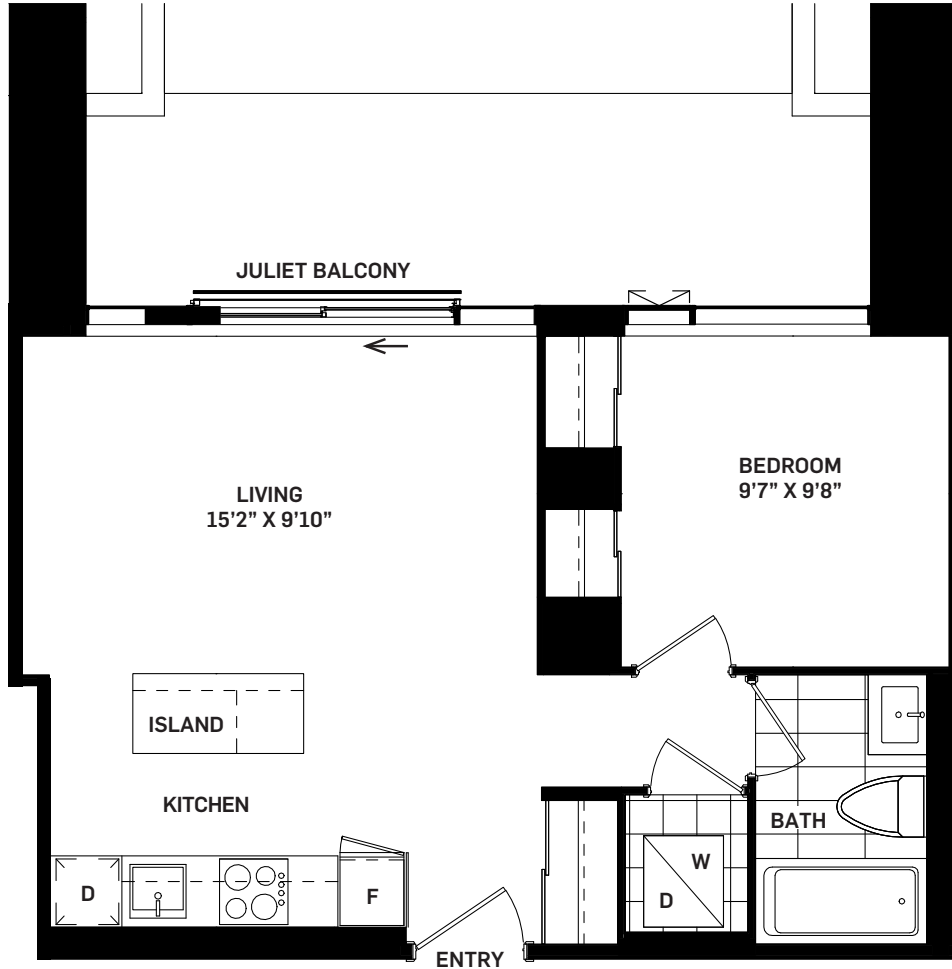

LUMINOUS

1H

1 BEDROOM

Suite Area

578 sq.ft.

Outdoor Area

0 sq.ft.

Total Area

578 sq.ft.

LEVEL 3

All areas and stated room dimensions are approximate. Floor area measured in accordance with Tarion bulletin #22. Actual living areas will vary from stated floor areas. Size and location of windows may vary. The purchaser acknowledges that the actual unit purchased may be a reversed layout to the plan shown. Illustration is artist's concept. E. & O. E.