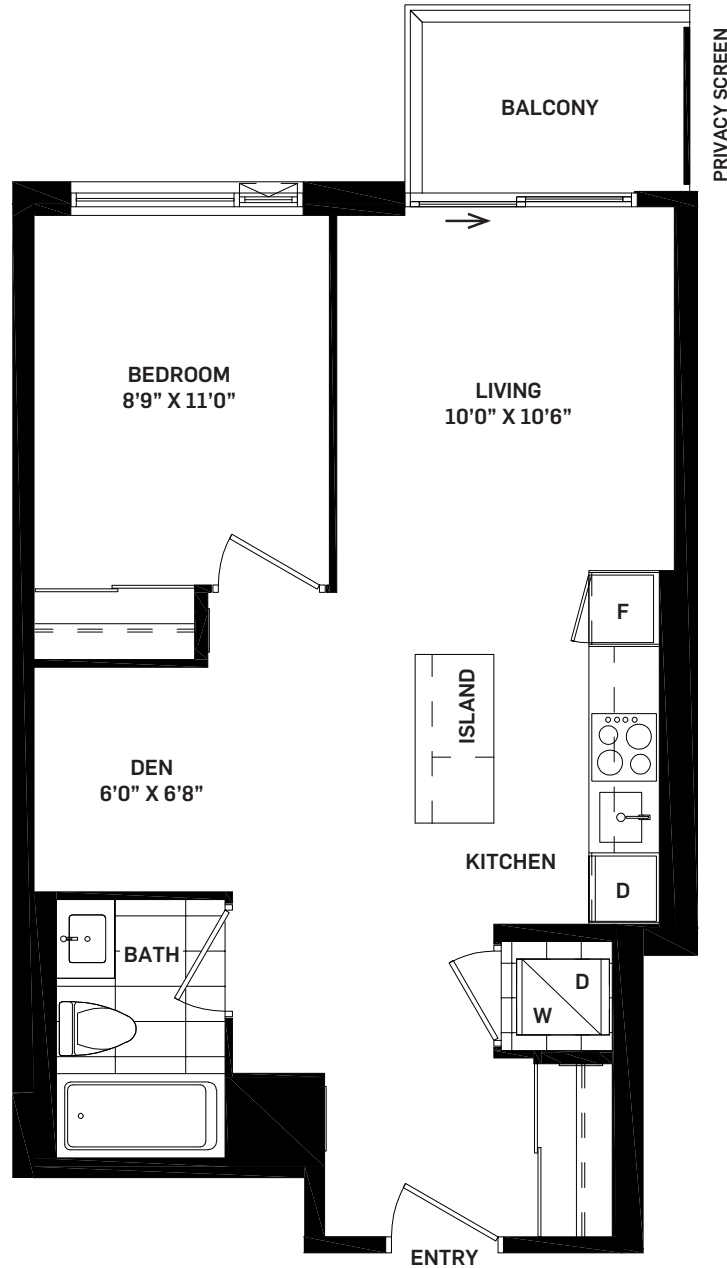

# STRIKING

1+B

## 1 BEDROOM + DEN

Suite Area	594 sq.ft.
Outdoor Area	49 sq.ft.
Total Area	643 sq.ft.

All areas and stated room dimensions are approximate. Floor area measured in accordance with Tarion bulletin #22. Actual living areas will vary from stated floor areas. Size and location of windows may vary. The purchaser acknowledges that the actual unit purchased may be a reversed layout to the plan shown. Illustration is artist's concept. E. & O. E.

Outdoor area will vary depending on suite location within the building. Please speak with a Sales Representative for details.

LEVEL 9-11

**Daniels**  
love where you live™