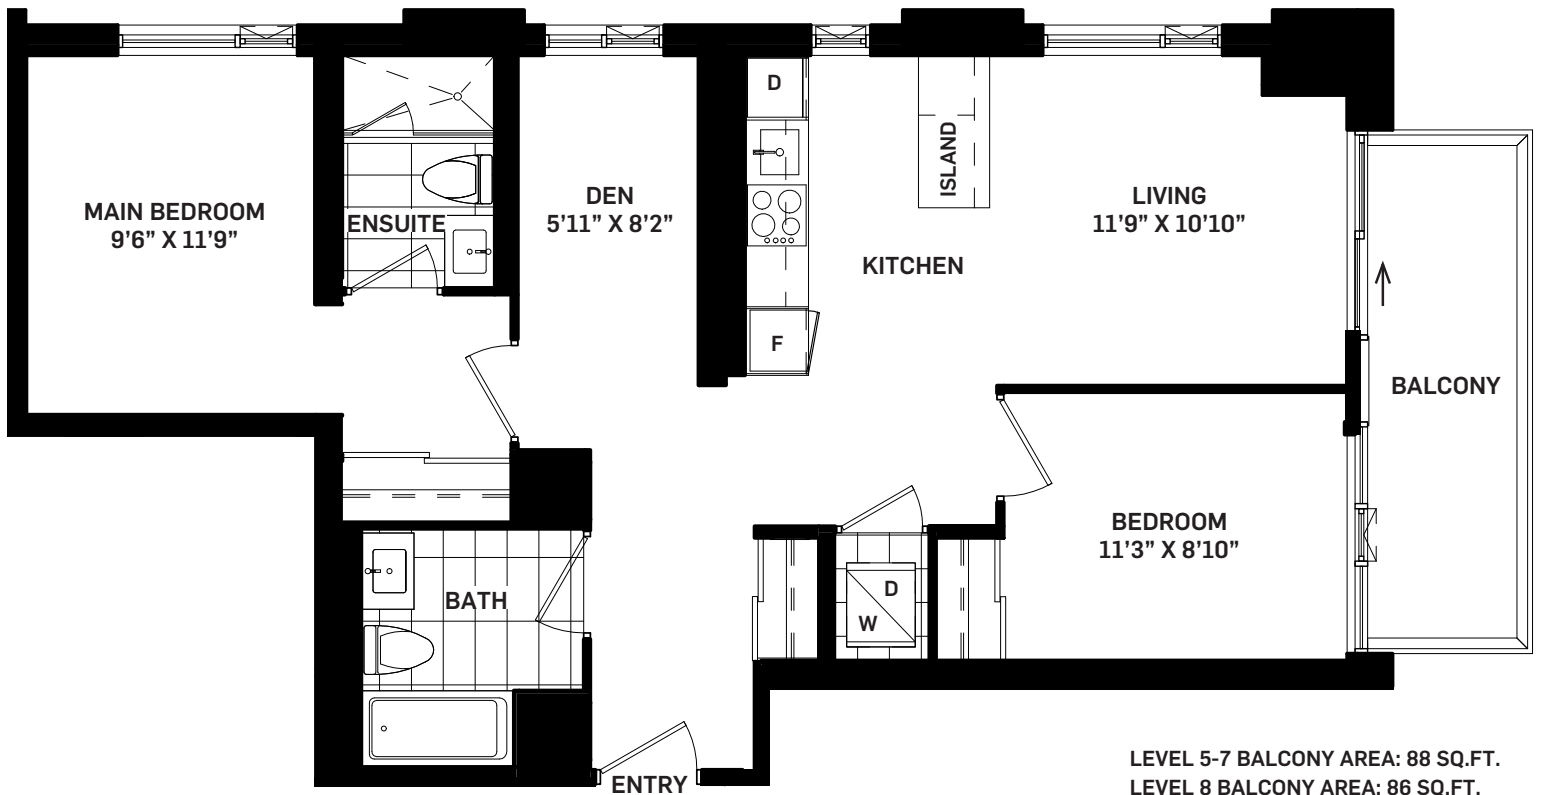

Aria  
2+A (BF)

# ARTWORKS TOWER

**2 BEDROOM + DEN**  
Suite Area 926 sq.ft.  
Outdoor Area 86 - 88 sq.ft.  
Total Area 1012 - 1014 sq.ft.

LEVEL 5

LEVEL 6-8

All areas and stated room dimensions are approximate. Note: Actual usable floor space may vary from the stated floor area. Floor area is measured in accordance with the HCRA directive on floor area calculations. Size and location of windows may vary. The purchaser acknowledges that the actual unit purchased may be a reversed layout to the plan shown. Illustration is artist's concept. E. & O. E.

Outdoor area will vary depending on suite location within the building. Please speak with a Sales Representative for details.

**Daniels**  
love where you live™