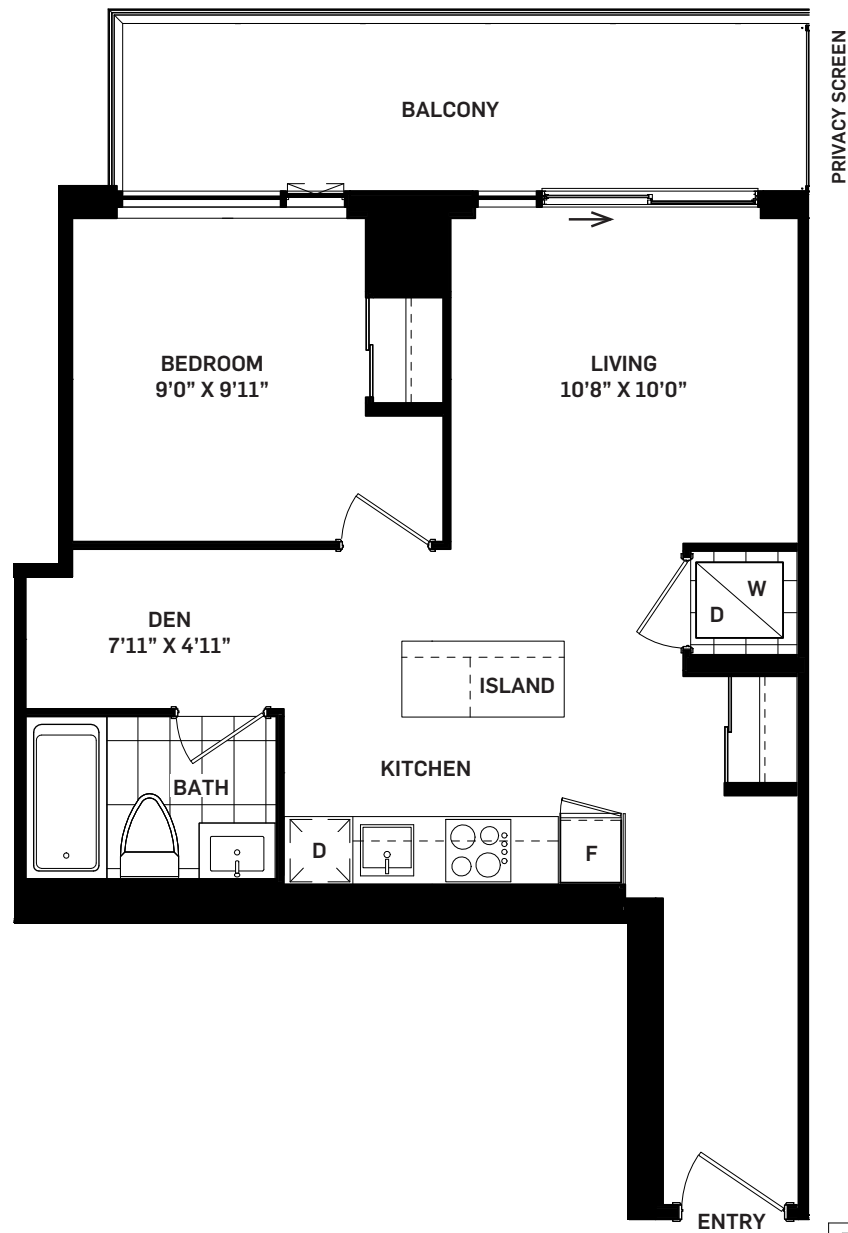

# BOLD

1+D-4

## 1 BEDROOM + DEN

Suite Area	599 sq.ft.
Outdoor Area	120 sq.ft.
Total Area	719 sq.ft.

LEVEL 4

All areas and stated room dimensions are approximate. Note: Actual usable floor space may vary from the stated floor area. Floor area is measured in accordance with the HCRA directive on floor area calculations. Size and location of windows may vary. The purchaser acknowledges that the actual unit purchased may be a reversed layout to the plan shown. Illustration is artist's concept. E. & O. E.