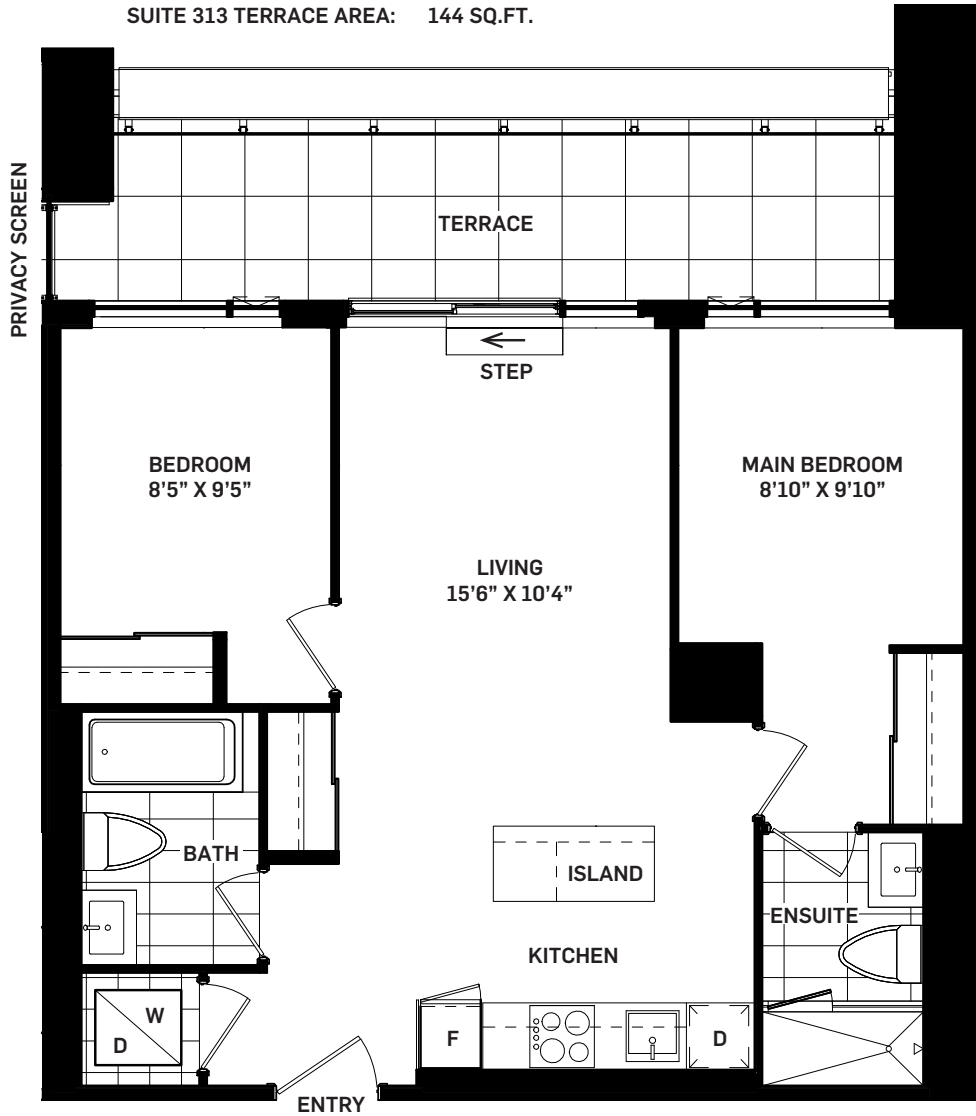

CREATIVE

2G

2 BEDROOM

Suite Area

735 sq.ft.

Outdoor Area

144-148 sq.ft.

Total Area

879-883 sq.ft.

SUITE 311 TERRACE AREA: 148 SQ.FT.

SUITE 313 TERRACE AREA: 144 SQ.FT.

LEVEL 3

All areas and stated room dimensions are approximate. Note: Actual usable floor space may vary from the stated floor area. Floor area is measured in accordance with the HCRA directive on floor area calculations. Size and location of windows may vary. The purchaser acknowledges that the actual unit purchased may be a reversed layout to the plan shown. Illustration is artist's concept. E. & O. E.

Outdoor area will vary depending on suite location within the building. Please speak with a Sales Representative for details.

Daniels
love where you live™