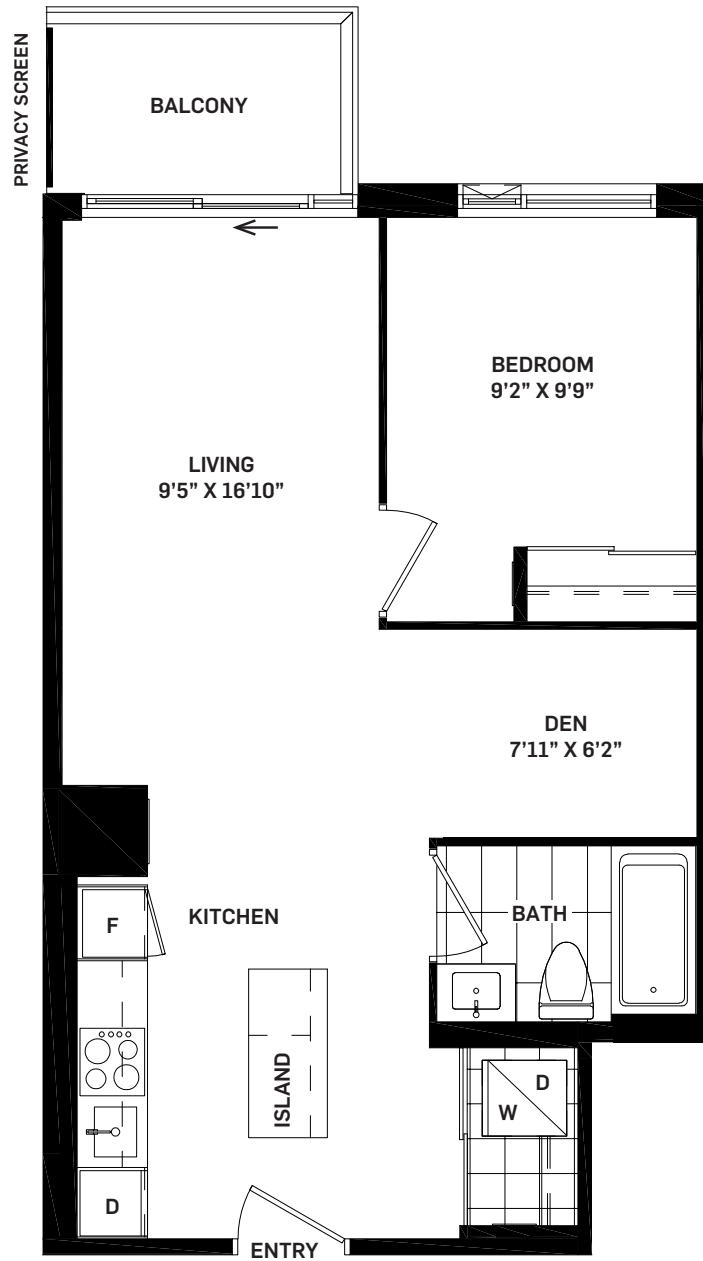

DREAMLIKE

1+C

1 BEDROOM + DEN

Suite Area	600 sq.ft.
Outdoor Area	53 sq.ft.
Total Area	653 sq.ft.

LEVEL 5

LEVEL 6

LEVEL 7-8

LEVEL 9-11

All areas and stated room dimensions are approximate. Note: Actual usable floor space may vary from the stated floor area. Floor area is measured in accordance with the HCRA directive on floor area calculations. Size and location of windows may vary. The purchaser acknowledges that the actual unit purchased may be a reversed layout to the plan shown. Illustration is artist's concept. E. & O. E.

Outdoor area will vary depending on suite location within the building. Please speak with a Sales Representative for details.

Daniels
love where you live™