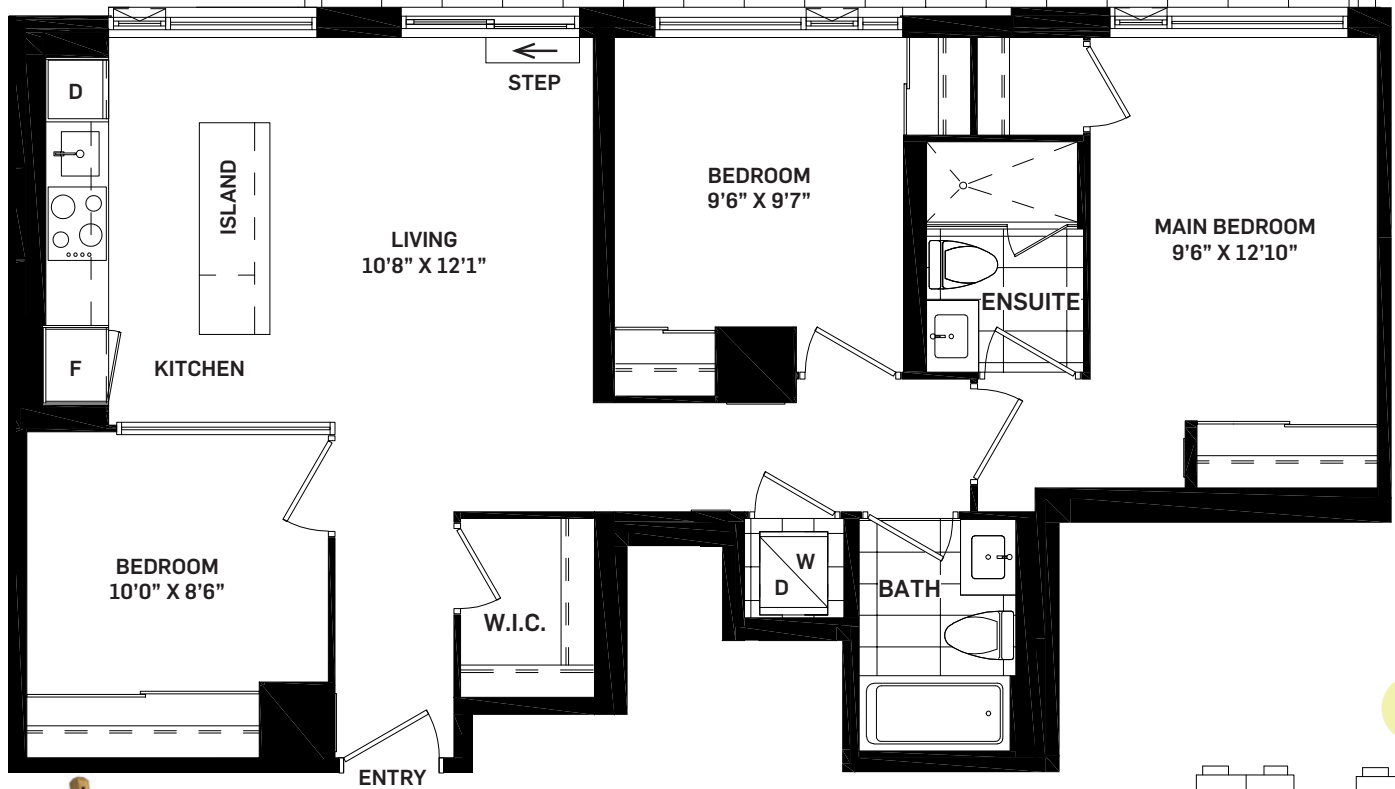

## 3 BEDROOM

Suite Area	1017 sq.ft.
Outdoor Area	329 sq.ft.
Total Area	1346 sq.ft.

PRIVACY SCREEN

LEVEL 6 SUITE AREA:	1017 SQ.FT.
LEVEL 6 BALCONY AREA:	127 SQ.FT.
LEVEL 6 TOTAL AREA:	1144 SQ.FT.

GUARDRAIL

LEVEL 5

LEVEL 6

All areas and stated room dimensions are approximate. Note: Actual usable floor space may vary from the stated floor area. Floor area is measured in accordance with the HCRA directive on floor area calculations. Size and location of windows may vary. The purchaser acknowledges that the actual unit purchased may be a reversed layout to the plan shown. Illustration is artist's concept. E. & O. E.