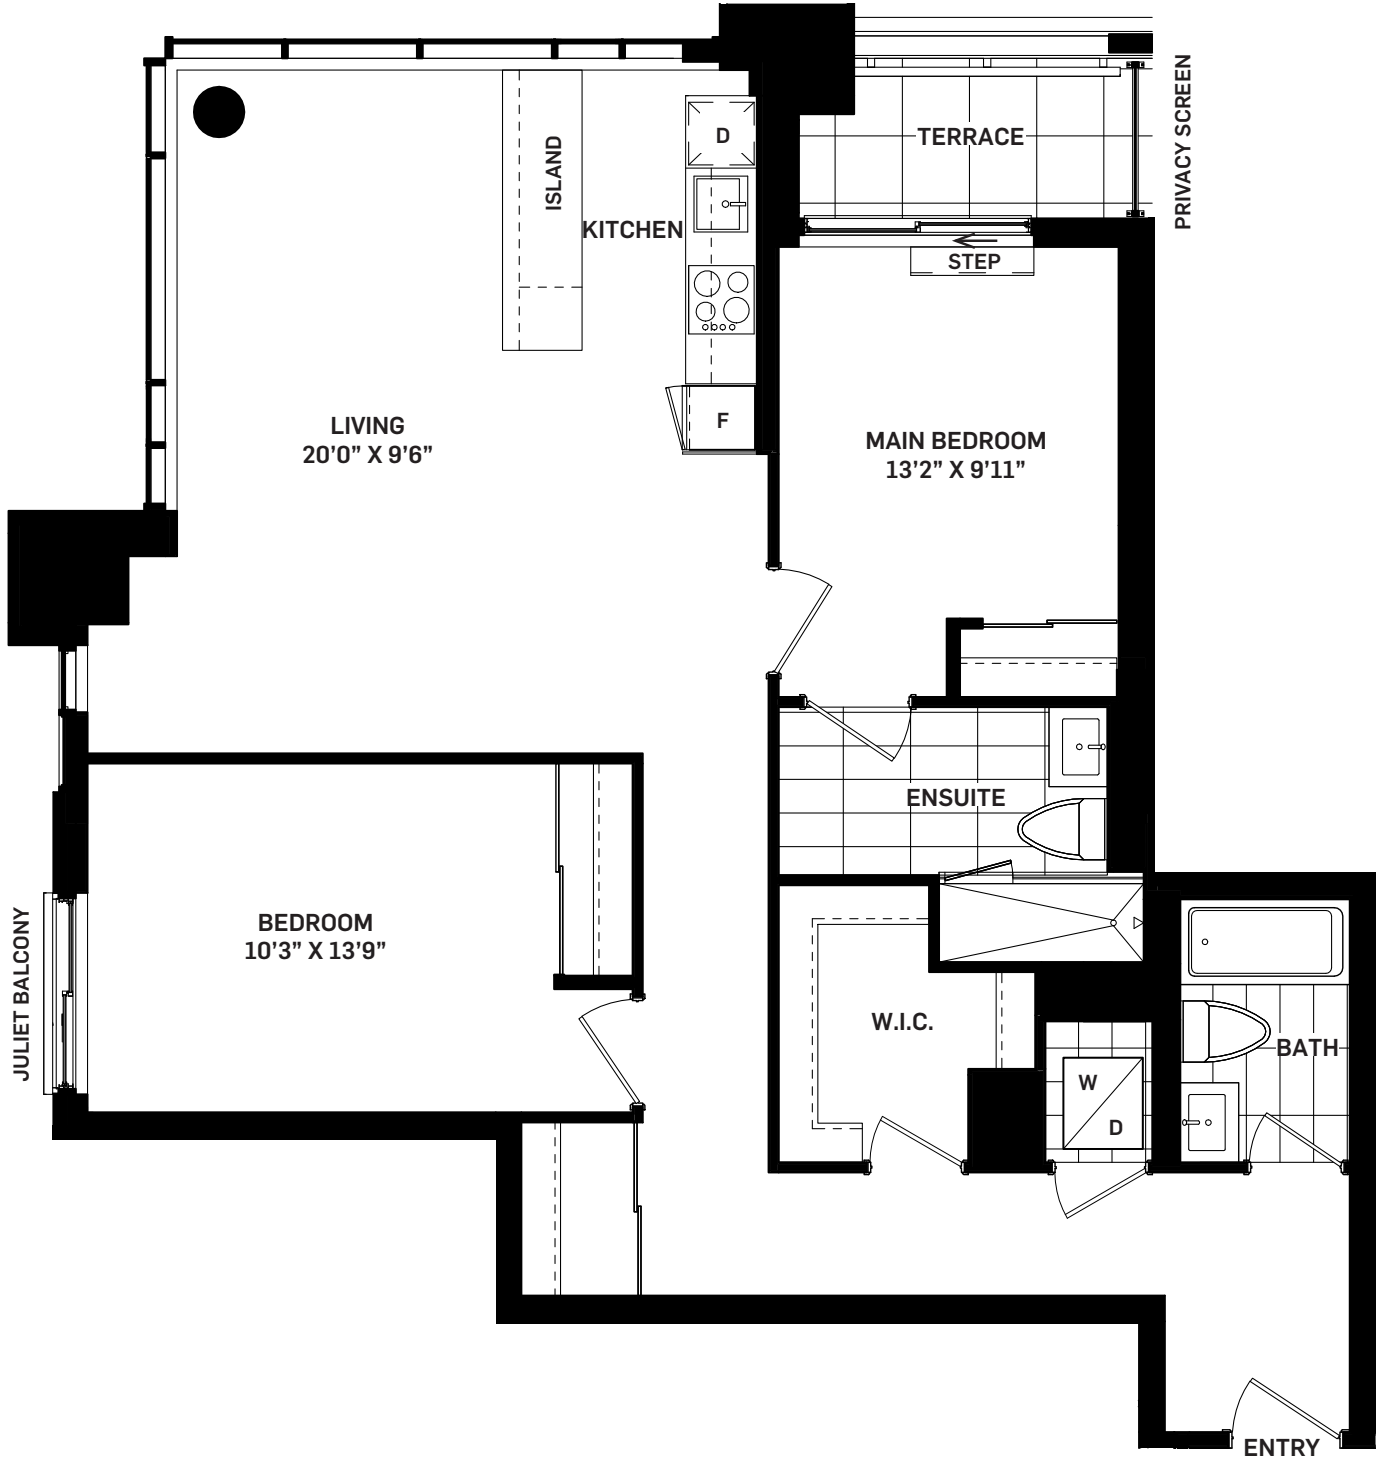

Hue  
2E (BF)

# ARTWORKS TOWER

## 2 BEDROOM

Suite Area	1138 sq.ft.
Outdoor Area	44 sq.ft.
Total Area	1182 sq.ft.

LEVEL 2

All areas and stated room dimensions are approximate. Note: Actual usable floor space may vary from the stated floor area. Floor area is measured in accordance with the HCRA directive on floor area calculations. Size and location of windows may vary. The purchaser acknowledges that the actual unit purchased may be a reversed layout to the plan shown. Illustration is artist's concept. E. & O. E.

Outdoor area will vary depending on suite location within the building. Please speak with a Sales Representative for details.

**Daniels**  
love where you live™