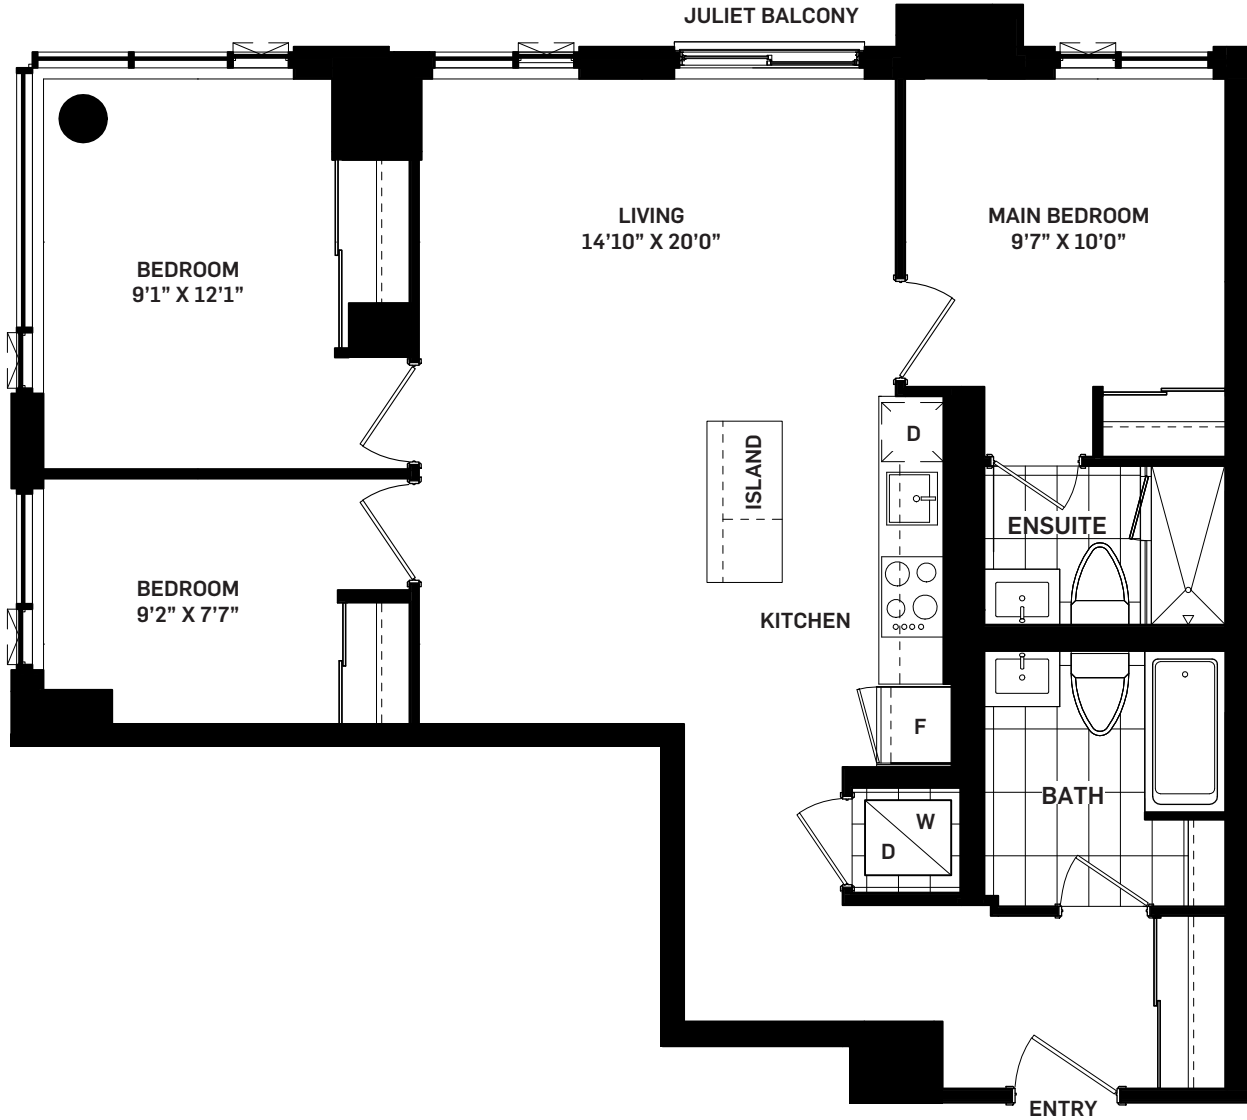

INTUITIVE

3C (BF)

3 BEDROOM

Suite Area

999 sq.ft.

Outdoor Area

0 sq.ft.

Total Area

999 sq.ft.

All areas and stated room dimensions are approximate. Note: Actual usable floor space may vary from the stated floor area. Floor area is measured in accordance with the HCRA directive on floor area calculations. Size and location of windows may vary. The purchaser acknowledges that the actual unit purchased may be a reversed layout to the plan shown. Illustration is artist's concept. E. & O. E.

Outdoor area will vary depending on suite location within the building. Please speak with a Sales Representative for details.