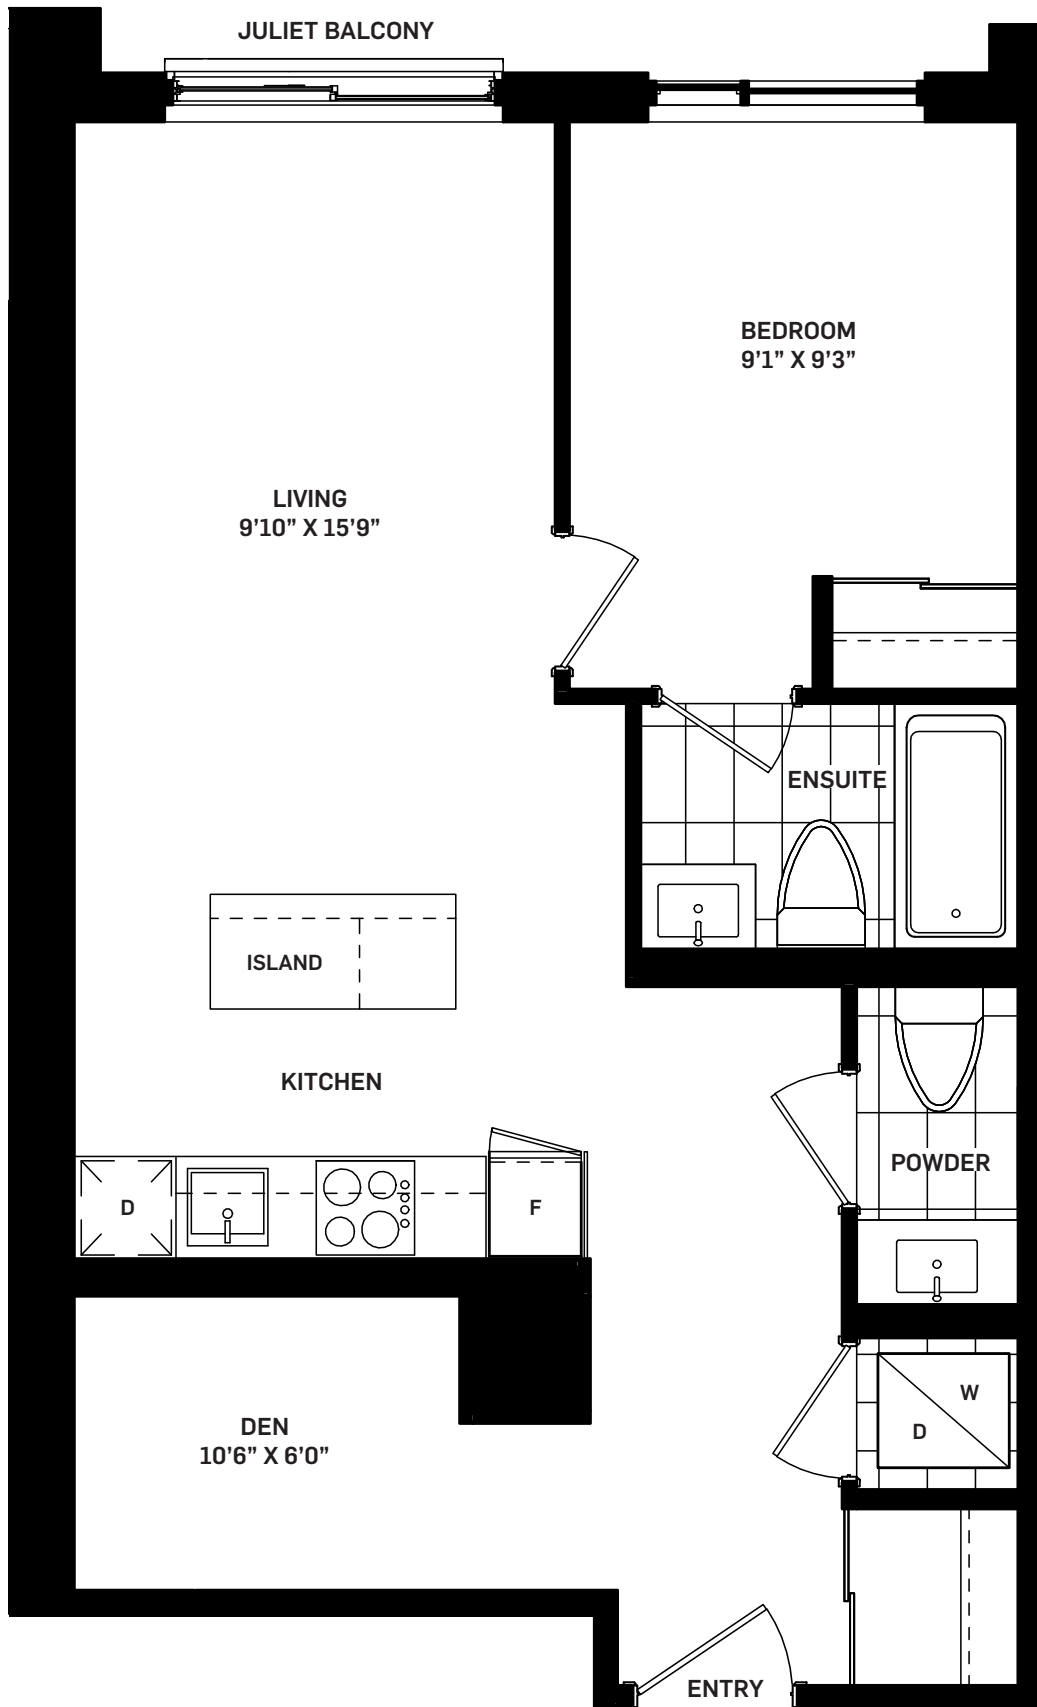

Limerick
1+E

ARTWORKS TOWER

1 BEDROOM + DEN
Suite Area 699 sq.ft.

LEVEL 2

All areas and stated room dimensions are approximate. Note: Actual usable floor space may vary from the stated floor area. Floor area is measured in accordance with the HCRA directive on floor area calculations. Size and location of windows may vary. The purchaser acknowledges that the actual unit purchased may be a reversed layout to the plan shown. Illustration is artist's concept. E. & O. E.

Outdoor area will vary depending on suite location within the building. Please speak with a Sales Representative for details.

Daniels
love where you live™