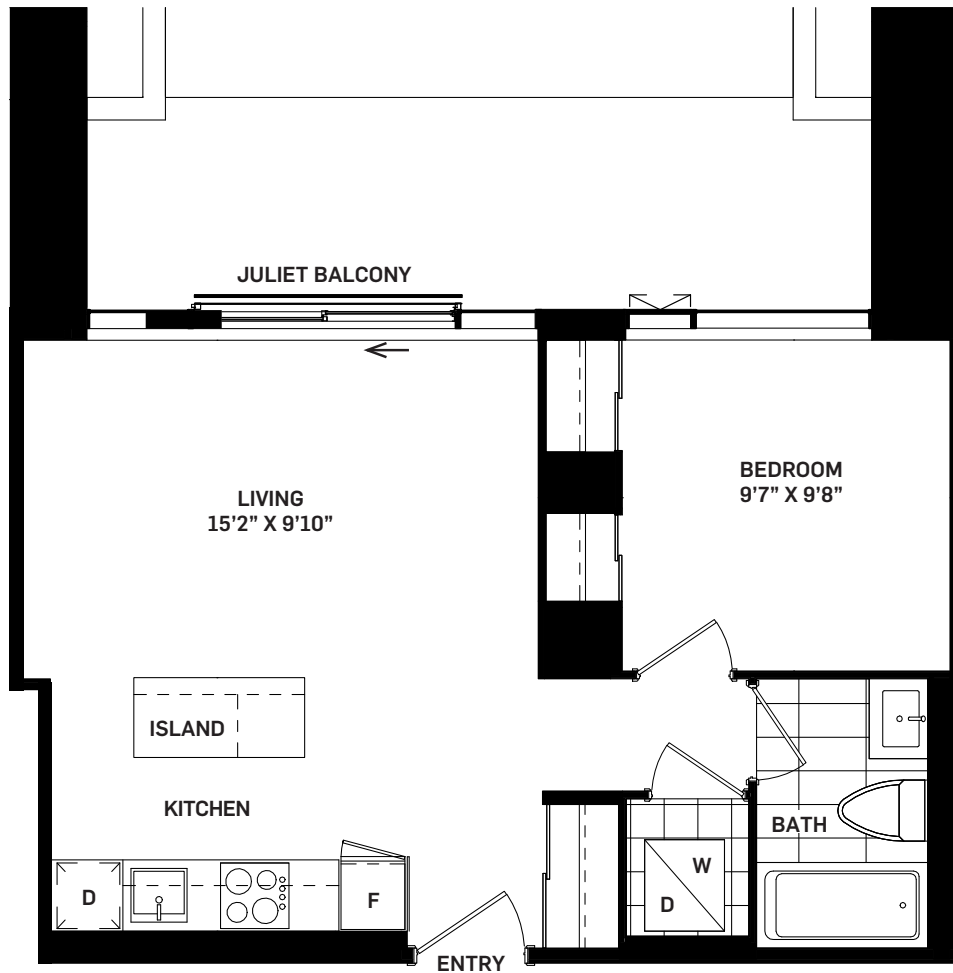

LUMINOUS

1H

1 BEDROOM

Suite Area

578 sq.ft.

Outdoor Area

0 sq.ft.

Total Area

578 sq.ft.

LEVEL 3

All areas and stated room dimensions are approximate. Note: Actual usable floor space may vary from the stated floor area. Floor area is measured in accordance with the HCRA directive on floor area calculations. Size and location of windows may vary. The purchaser acknowledges that the actual unit purchased may be a reversed layout to the plan shown. Illustration is artist's concept. E. & O. E.