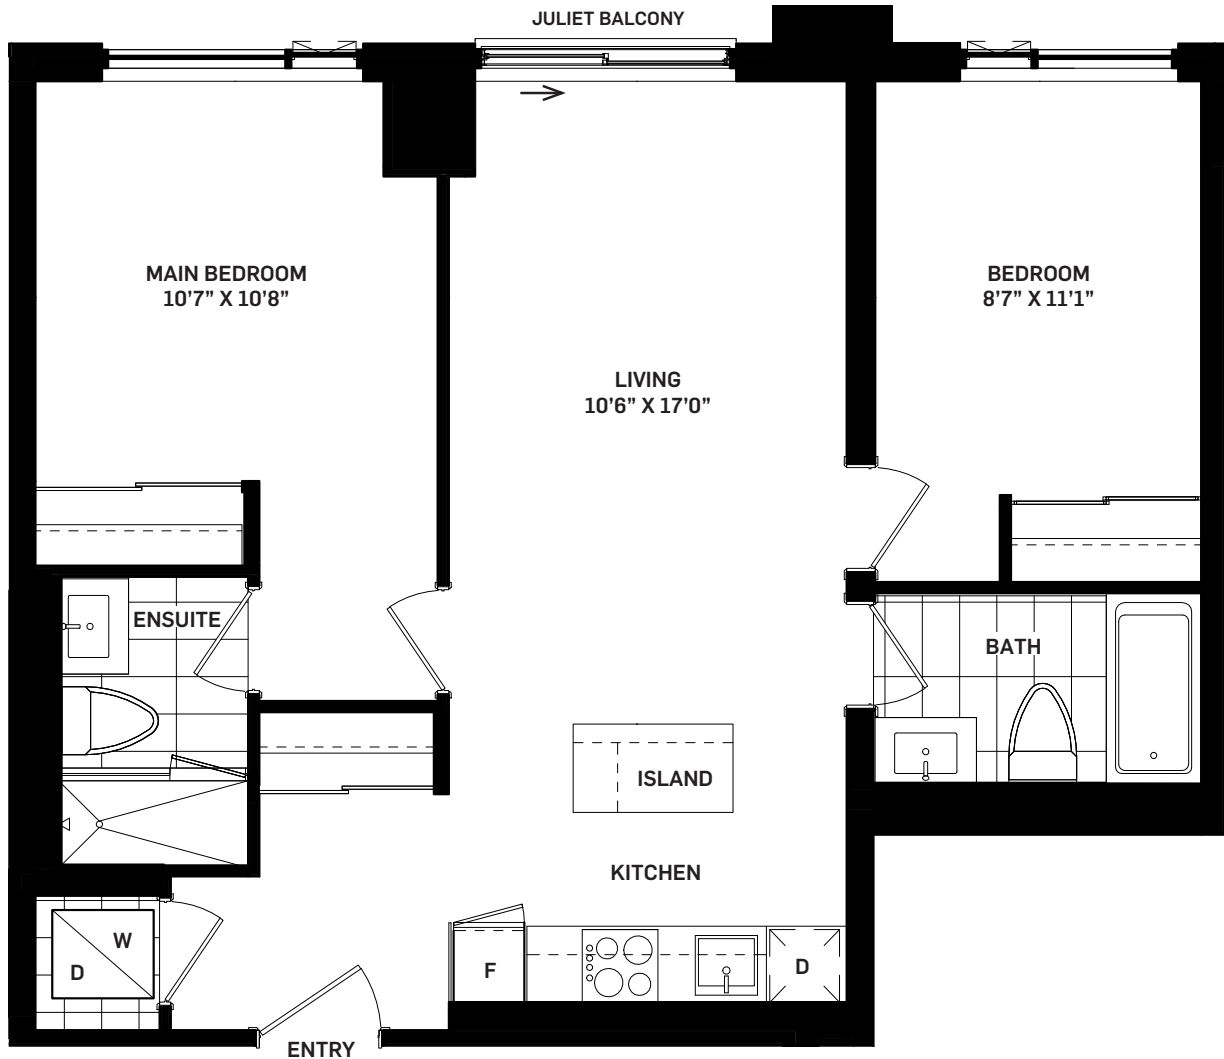

## 2 BEDROOM

Suite Area

779 sq.ft.

Outdoor Area

0 sq.ft.

Total Area

779 sq.ft.

All areas and stated room dimensions are approximate. Note: Actual usable floor space may vary from the stated floor area. Floor area is measured in accordance with the HCRA directive on floor area calculations. Size and location of windows may vary. The purchaser acknowledges that the actual unit purchased may be a reversed layout to the plan shown. Illustration is artist's concept. E. & O. E.

Outdoor area will vary depending on suite location within the building. Please speak with a Sales Representative for details.