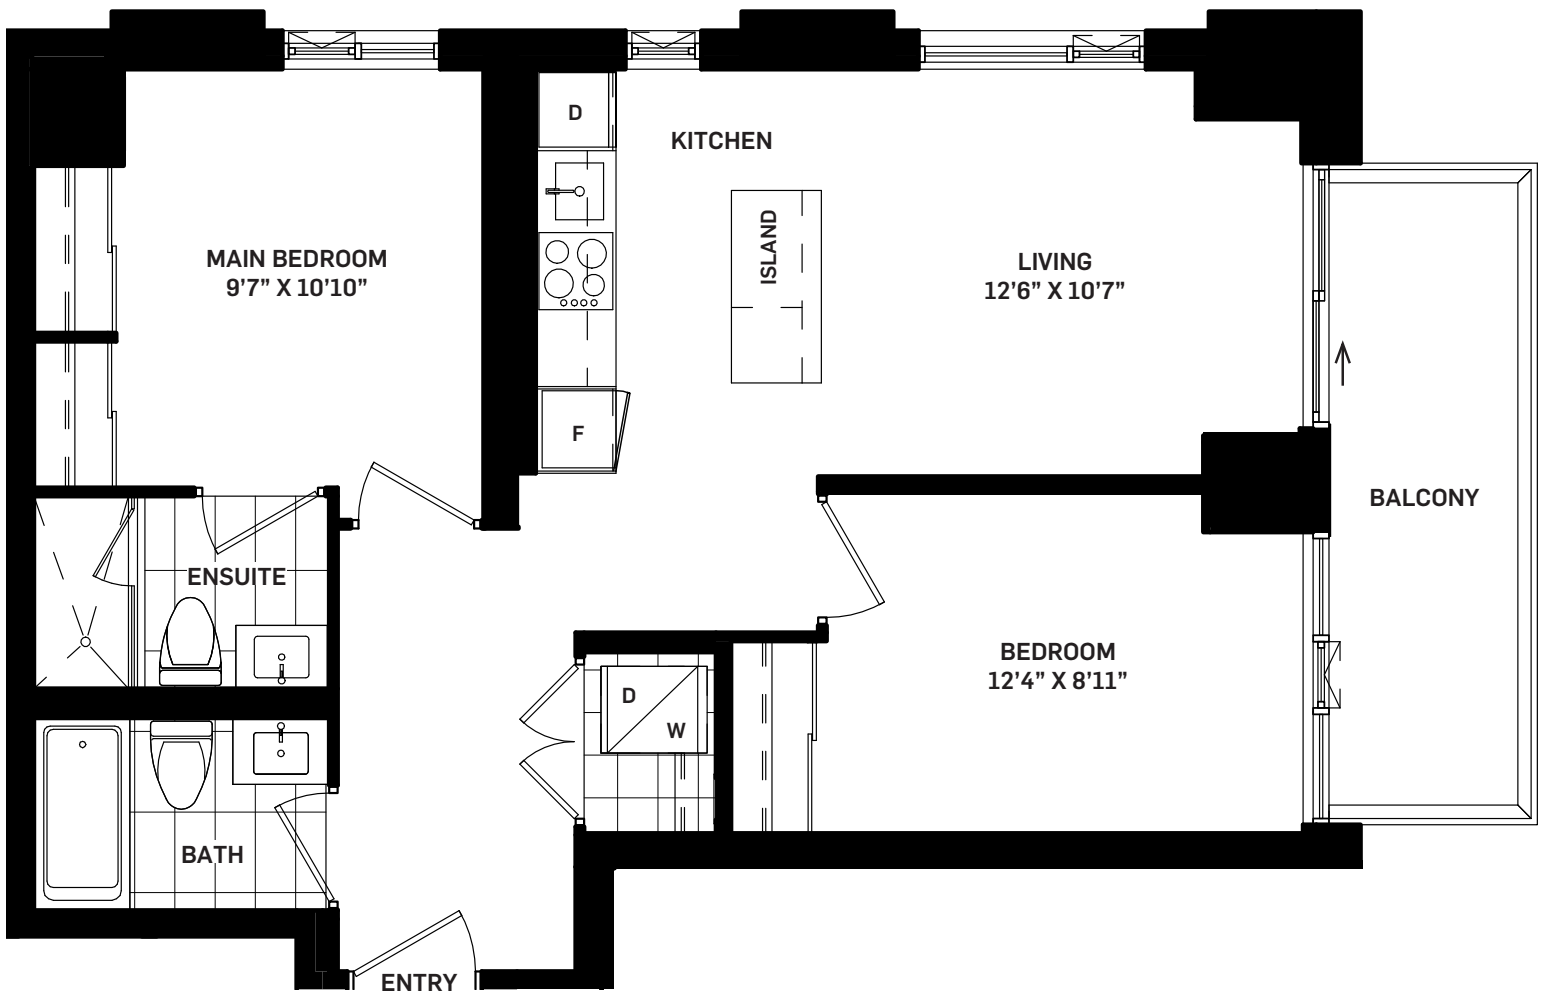

Pigment
2D

ARTWORKS TOWER

2 BEDROOM

Suite Area	777 sq.ft.
Outdoor Area	88 sq.ft.
Total Area	865 sq.ft.

LEVEL 9-32

All areas and stated room dimensions are approximate. Note: Actual usable floor space may vary from the stated floor area. Floor area is measured in accordance with the HCRA directive on floor area calculations. Size and location of windows may vary. The purchaser acknowledges that the actual unit purchased may be a reversed layout to the plan shown. Illustration is artist's concept. E. & O. E.

Outdoor area will vary depending on suite location within the building. Please speak with a Sales Representative for details.