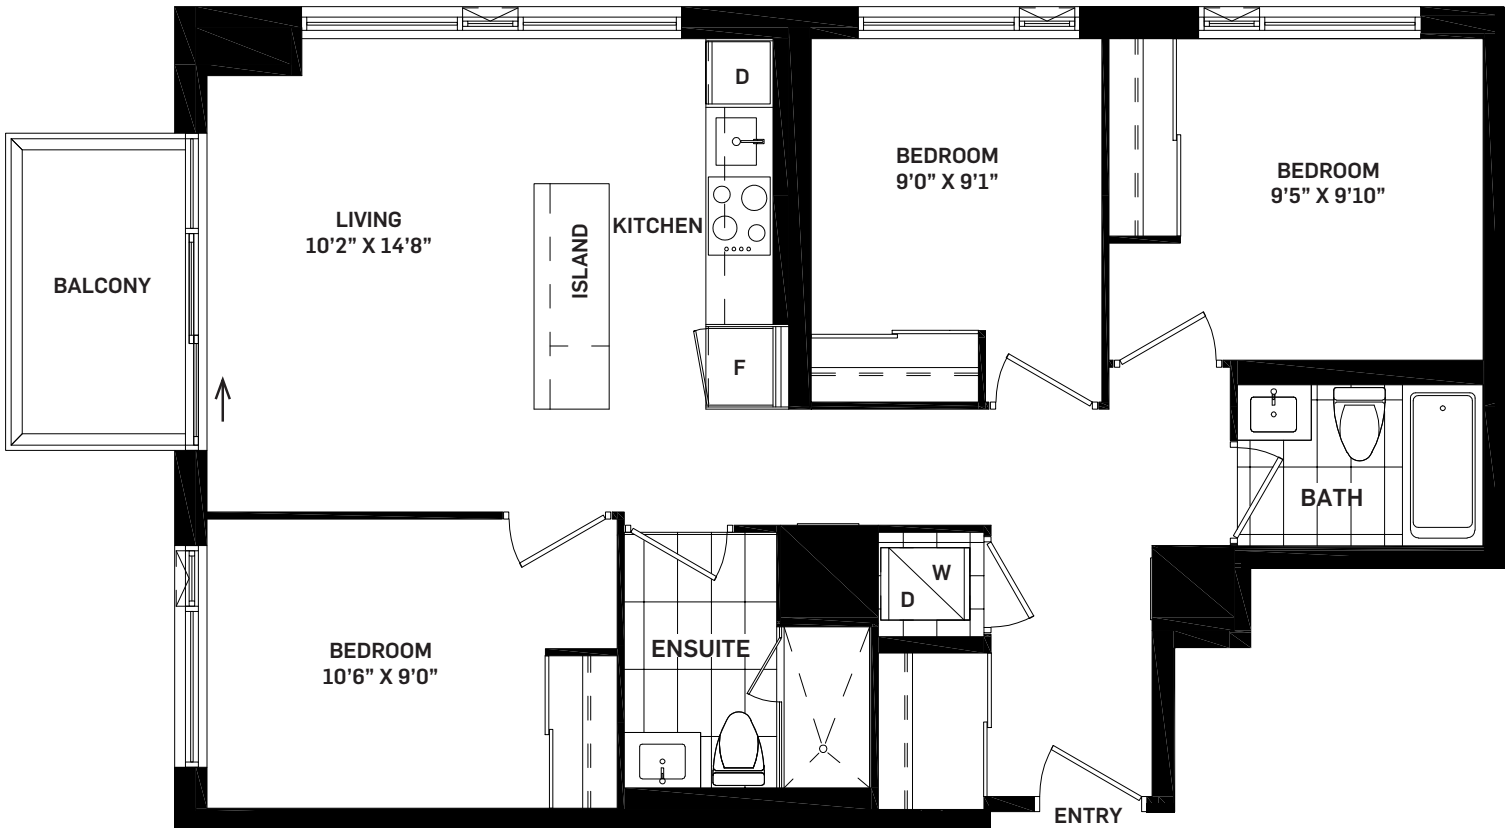

SOPHISTICATED

3A (BF)

3 BEDROOM

Suite Area

952 sq.ft.

Outdoor Area

56-57 sq.ft.

Total Area

1008-1009 sq.ft.

LEVEL 5

LEVEL 6

LEVEL 7-8

LEVEL 9-11

All areas and stated room dimensions are approximate. Note: Actual usable floor space may vary from the stated floor area. Floor area is measured in accordance with the HCRA directive on floor area calculations. Size and location of windows may vary. The purchaser acknowledges that the actual unit purchased may be a reversed layout to the plan shown. Illustration is artist's concept. E. & O. E.

Outdoor area will vary depending on suite location within the building. Please speak with a Sales Representative for details.

Daniels
love where you live™