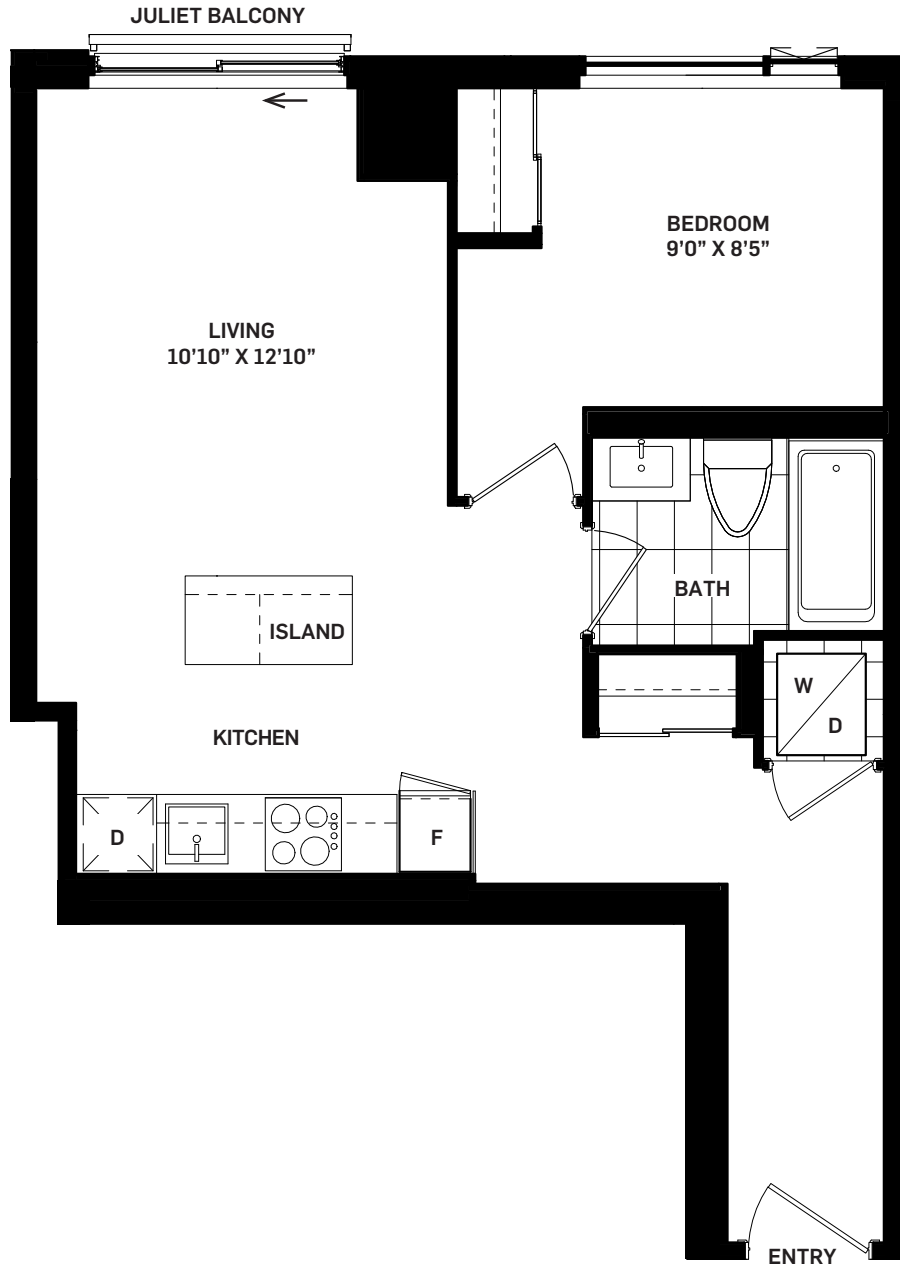

TIMELESS

1J

1 BEDROOM

Suite Area

569 sq.ft.

Outdoor Area

0 sq.ft.

Total Area

569 sq.ft.

All areas and stated room dimensions are approximate. Note: Actual usable floor space may vary from the stated floor area. Floor area is measured in accordance with the HCRA directive on floor area calculations. Size and location of windows may vary. The purchaser acknowledges that the actual unit purchased may be a reversed layout to the plan shown. Illustration is artist's concept. E. & O. E.

Outdoor area will vary depending on suite location within the building. Please speak with a Sales Representative for details.

Daniels
love where you live™