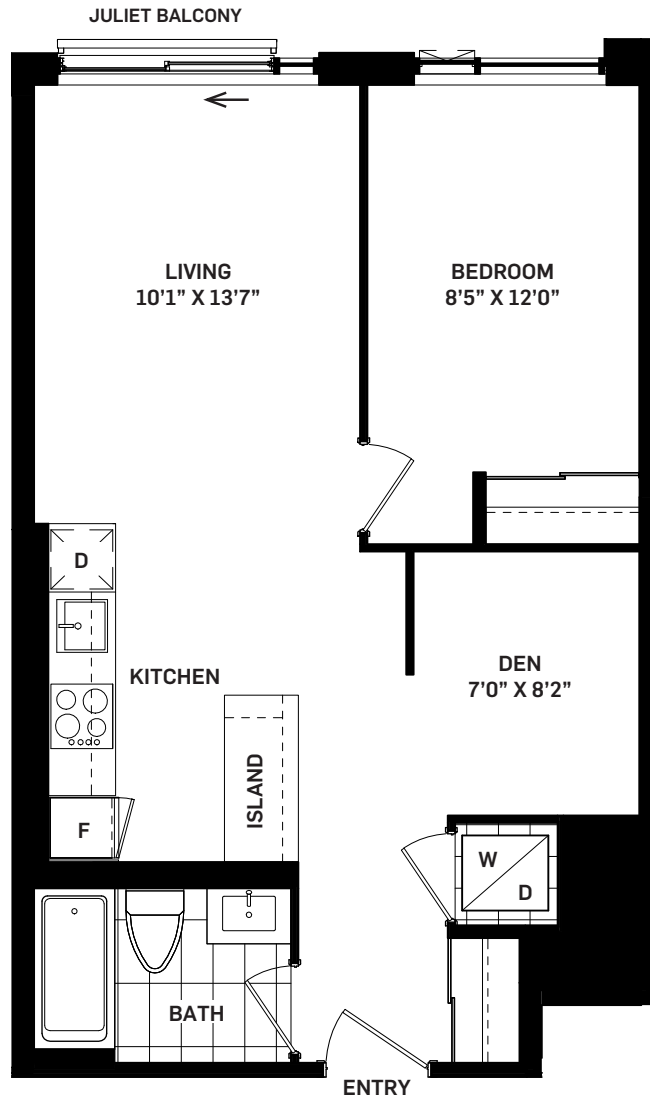

TRANQUIL

1+E

1 BEDROOM + DEN

Suite Area	610 sq.ft.
Outdoor Area	0 sq.ft.
Total Area	610 sq.ft.

LEVEL 3

All areas and stated room dimensions are approximate. Note: Actual usable floor space may vary from the stated floor area. Floor area is measured in accordance with the HCRA directive on floor area calculations. Size and location of windows may vary. The purchaser acknowledges that the actual unit purchased may be a reversed layout to the plan shown. Illustration is artist's concept. E. & O. E.

Outdoor area will vary depending on suite location within the building. Please speak with a Sales Representative for details.

Daniels
love where you live™