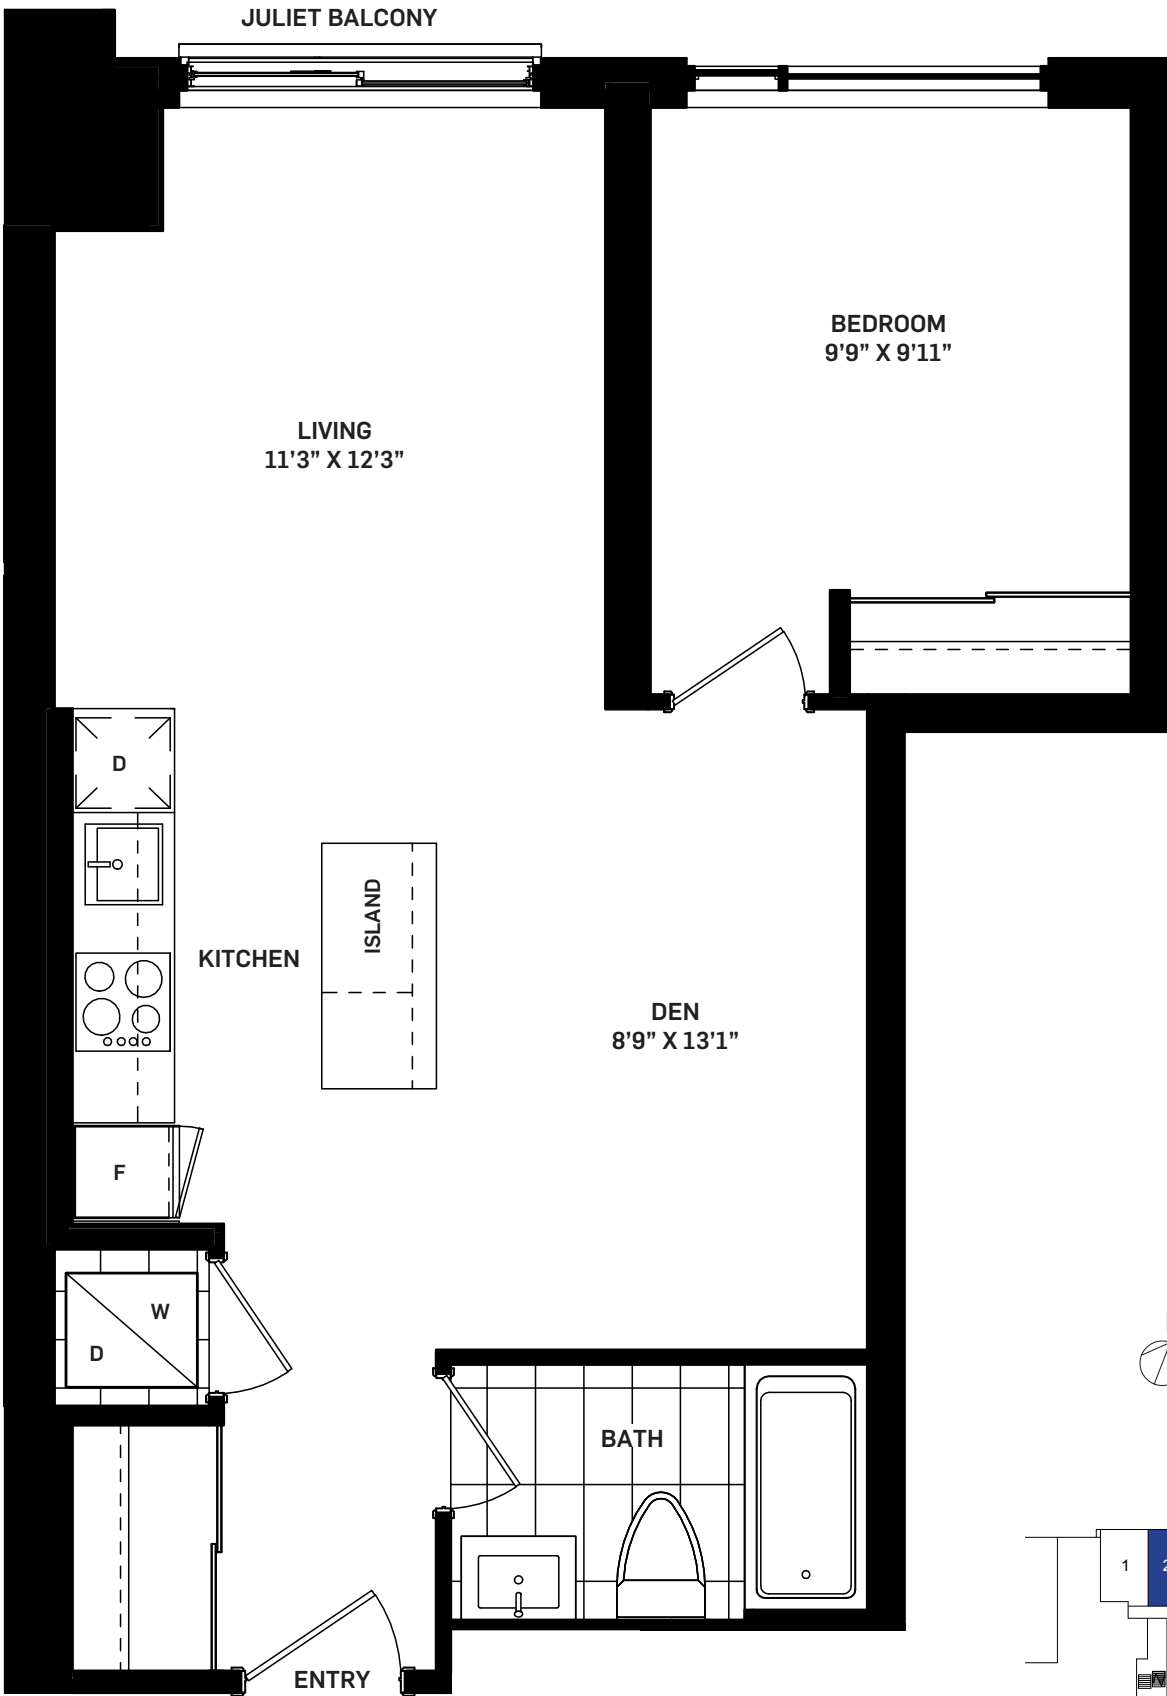

# ARTWORKS TOWER

**1 BEDROOM + DEN**  
Suite Area 648 sq.ft.

LEVEL 2

All areas and stated room dimensions are approximate. Note: Actual usable floor space may vary from the stated floor area. Floor area is measured in accordance with the HCRA directive on floor area calculations. Size and location of windows may vary. The purchaser acknowledges that the actual unit purchased may be a reversed layout to the plan shown. Illustration is artist's concept. E. & O. E.

Outdoor area will vary depending on suite location within the building. Please speak with a Sales Representative for details.

**Daniels**  
love where you live™