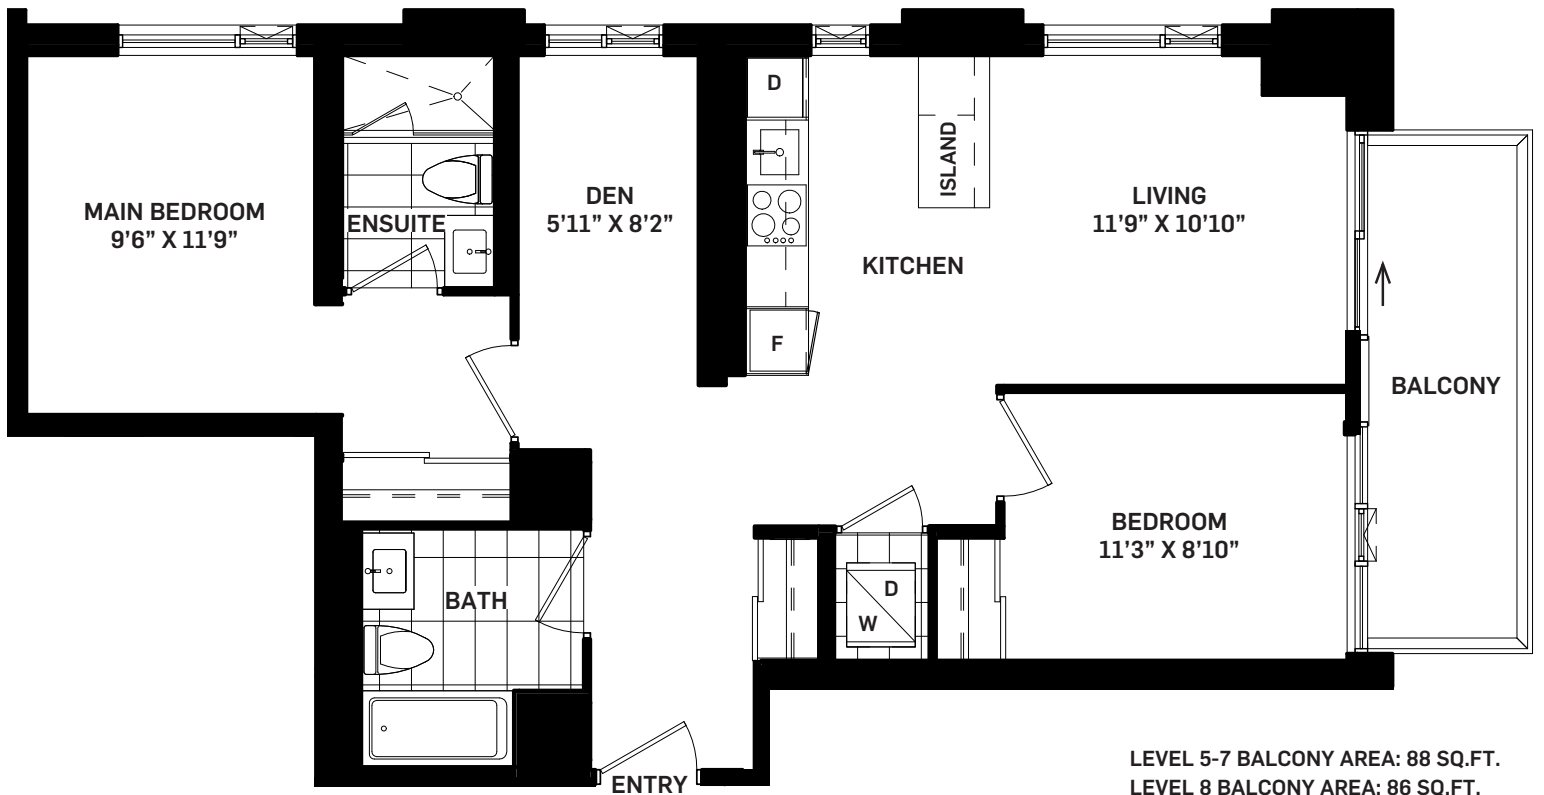

Aria  
2+A (BF)

# ARTWORKS TOWER

**2 BEDROOM + DEN**  
Suite Area 926 sq.ft.  
Outdoor Area 86 - 88 sq.ft.  
Total Area 1012 - 1014 sq.ft.

LEVEL 5

LEVEL 6-8

All areas and stated room dimensions are approximate. Note: Actual usable floor space may vary from the stated floor area. Floor area is measured in accordance with the HCRA directive on floor area calculations. Size and location of windows may vary. The purchaser acknowledges that the actual unit purchased may be a reversed layout to the plan shown. Illustration is artist's concept. E. & O. E.

Outdoor area will vary depending on suite location within the building. Please speak with a Sales Representative for details.

**Daniels**  
love where you live™