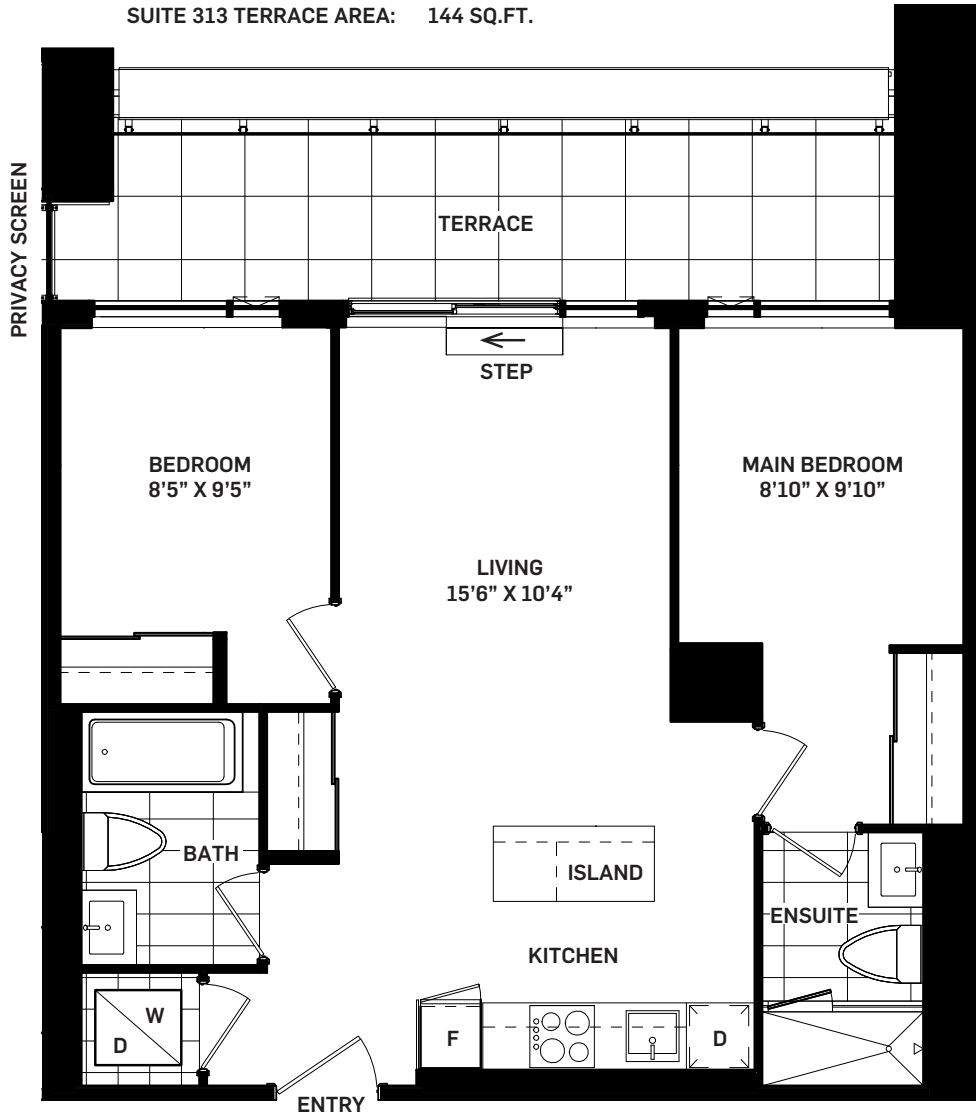

CREATIVE

2G

2 BEDROOM

Suite Area

735 sq.ft.

Outdoor Area

144-148 sq.ft.

Total Area

879-883 sq.ft.

SUITE 311 TERRACE AREA: 148 SQ.FT.

SUITE 313 TERRACE AREA: 144 SQ.FT.

LEVEL 3

All areas and stated room dimensions are approximate. Note: Actual usable floor space may vary from the stated floor area. Floor area is measured in accordance with the HCRA directive on floor area calculations. Size and location of windows may vary. The purchaser acknowledges that the actual unit purchased may be a reversed layout to the plan shown. Illustration is artist's concept. E. & O. E.

Outdoor area will vary depending on suite location within the building. Please speak with a Sales Representative for details.

Daniels
love where you live™