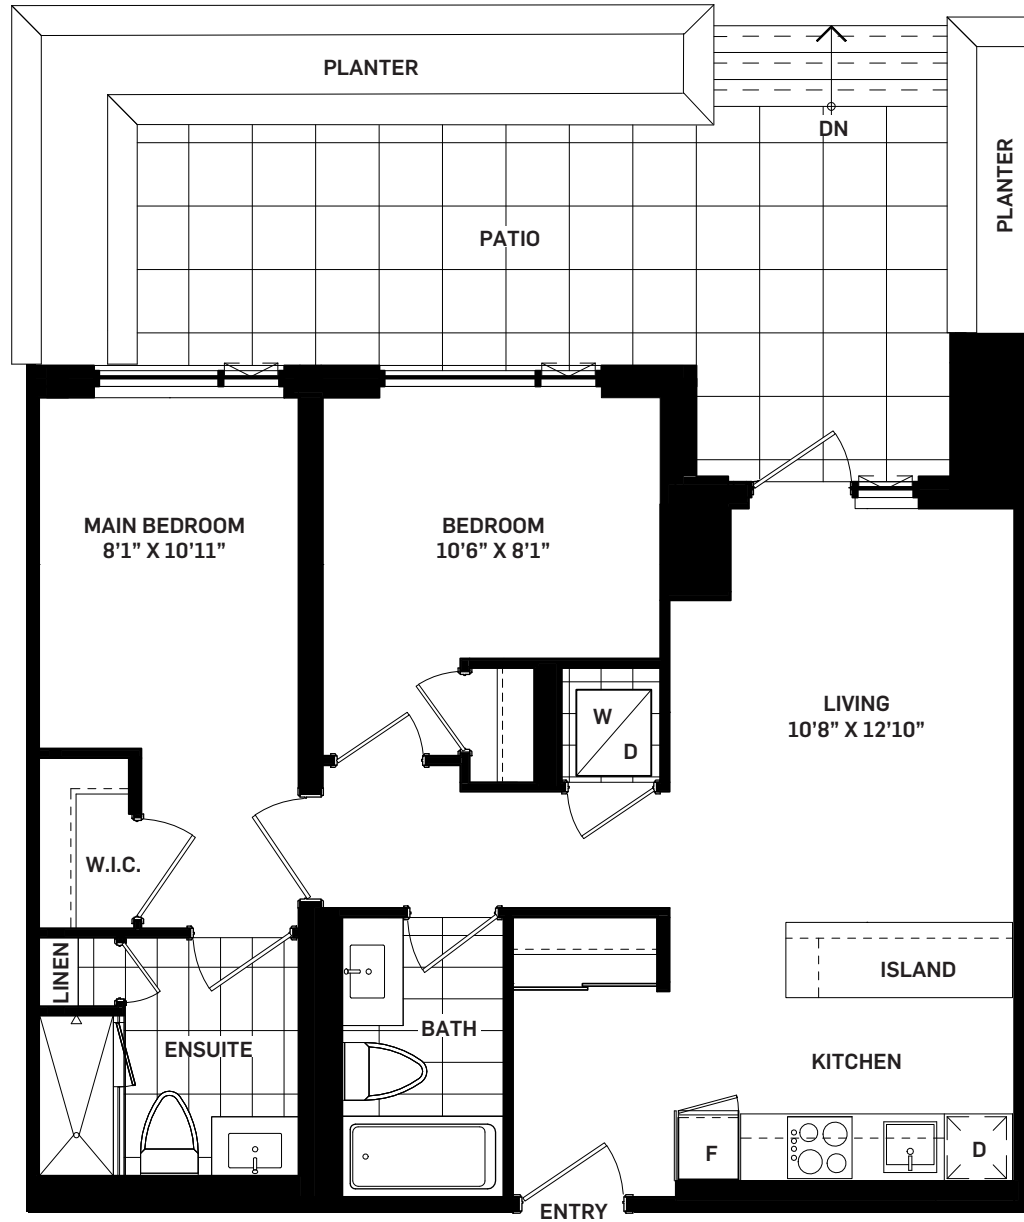

ELEGANT

21 (BF)

2 BEDROOM

Suite Area

794 sq.ft.

Outdoor Area

215 sq.ft.

Total Area

1009 sq.ft.

LEVEL 1

All areas and stated room dimensions are approximate. Note: Actual usable floor space may vary from the stated floor area. Floor area is measured in accordance with the HCRA directive on floor area calculations. Size and location of windows may vary. The purchaser acknowledges that the actual unit purchased may be a reversed layout to the plan shown. Illustration is artist's concept. E. & O. E.