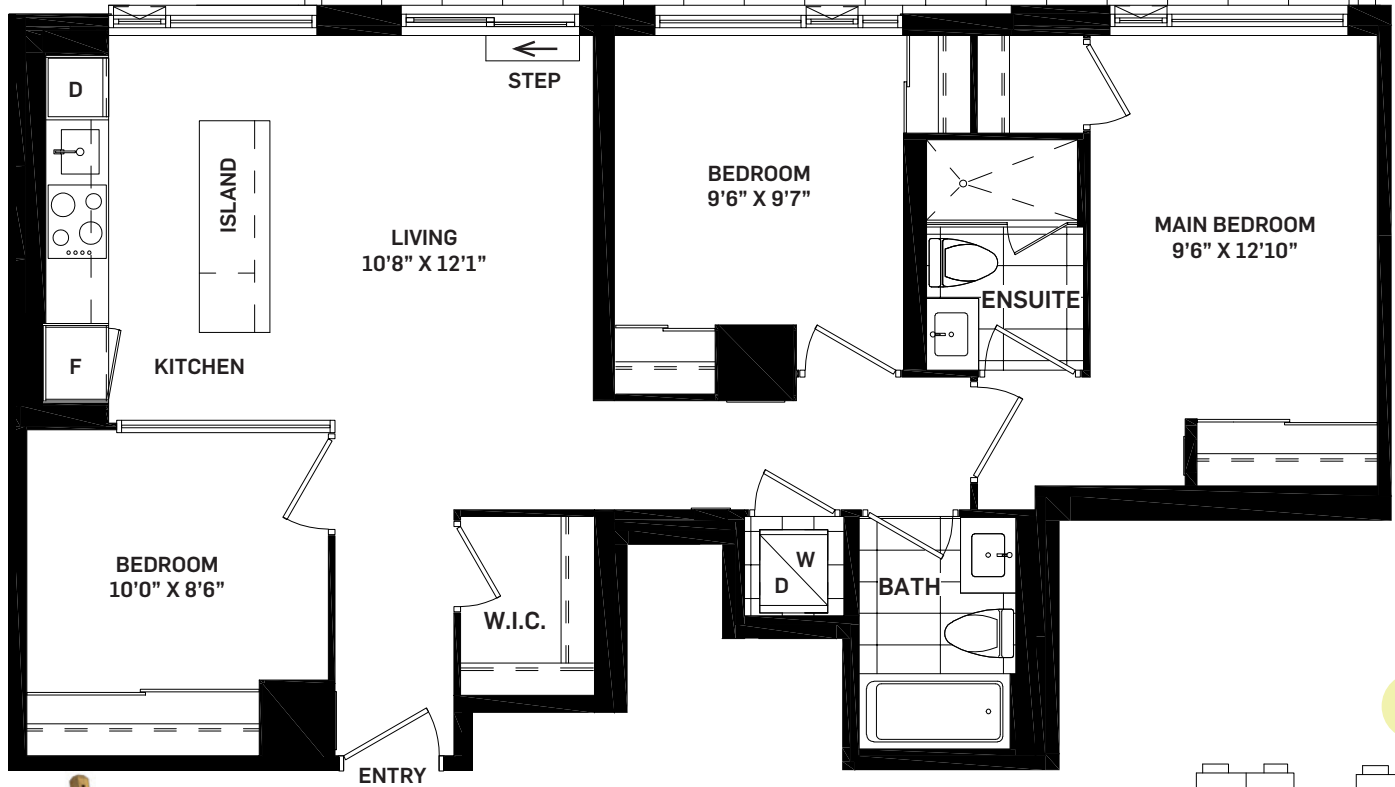

EMERGENT

3C-5

3 BEDROOM

Suite Area	1017 sq.ft.
Outdoor Area	329 sq.ft.
Total Area	1346 sq.ft.

PRIVACY SCREEN

LEVEL 6 SUITE AREA:	1017 SQ.FT.
LEVEL 6 BALCONY AREA:	127 SQ.FT.
LEVEL 6 TOTAL AREA:	1144 SQ.FT.

GUARDRAIL

LEVEL 5

LEVEL 6

All areas and stated room dimensions are approximate. Note: Actual usable floor space may vary from the stated floor area. Floor area is measured in accordance with the HCRA directive on floor area calculations. Size and location of windows may vary. The purchaser acknowledges that the actual unit purchased may be a reversed layout to the plan shown. Illustration is artist's concept. E. & O. E.

Outdoor area will vary depending on suite location within the building. Please speak with a Sales Representative for details.

Daniels
love where you live™