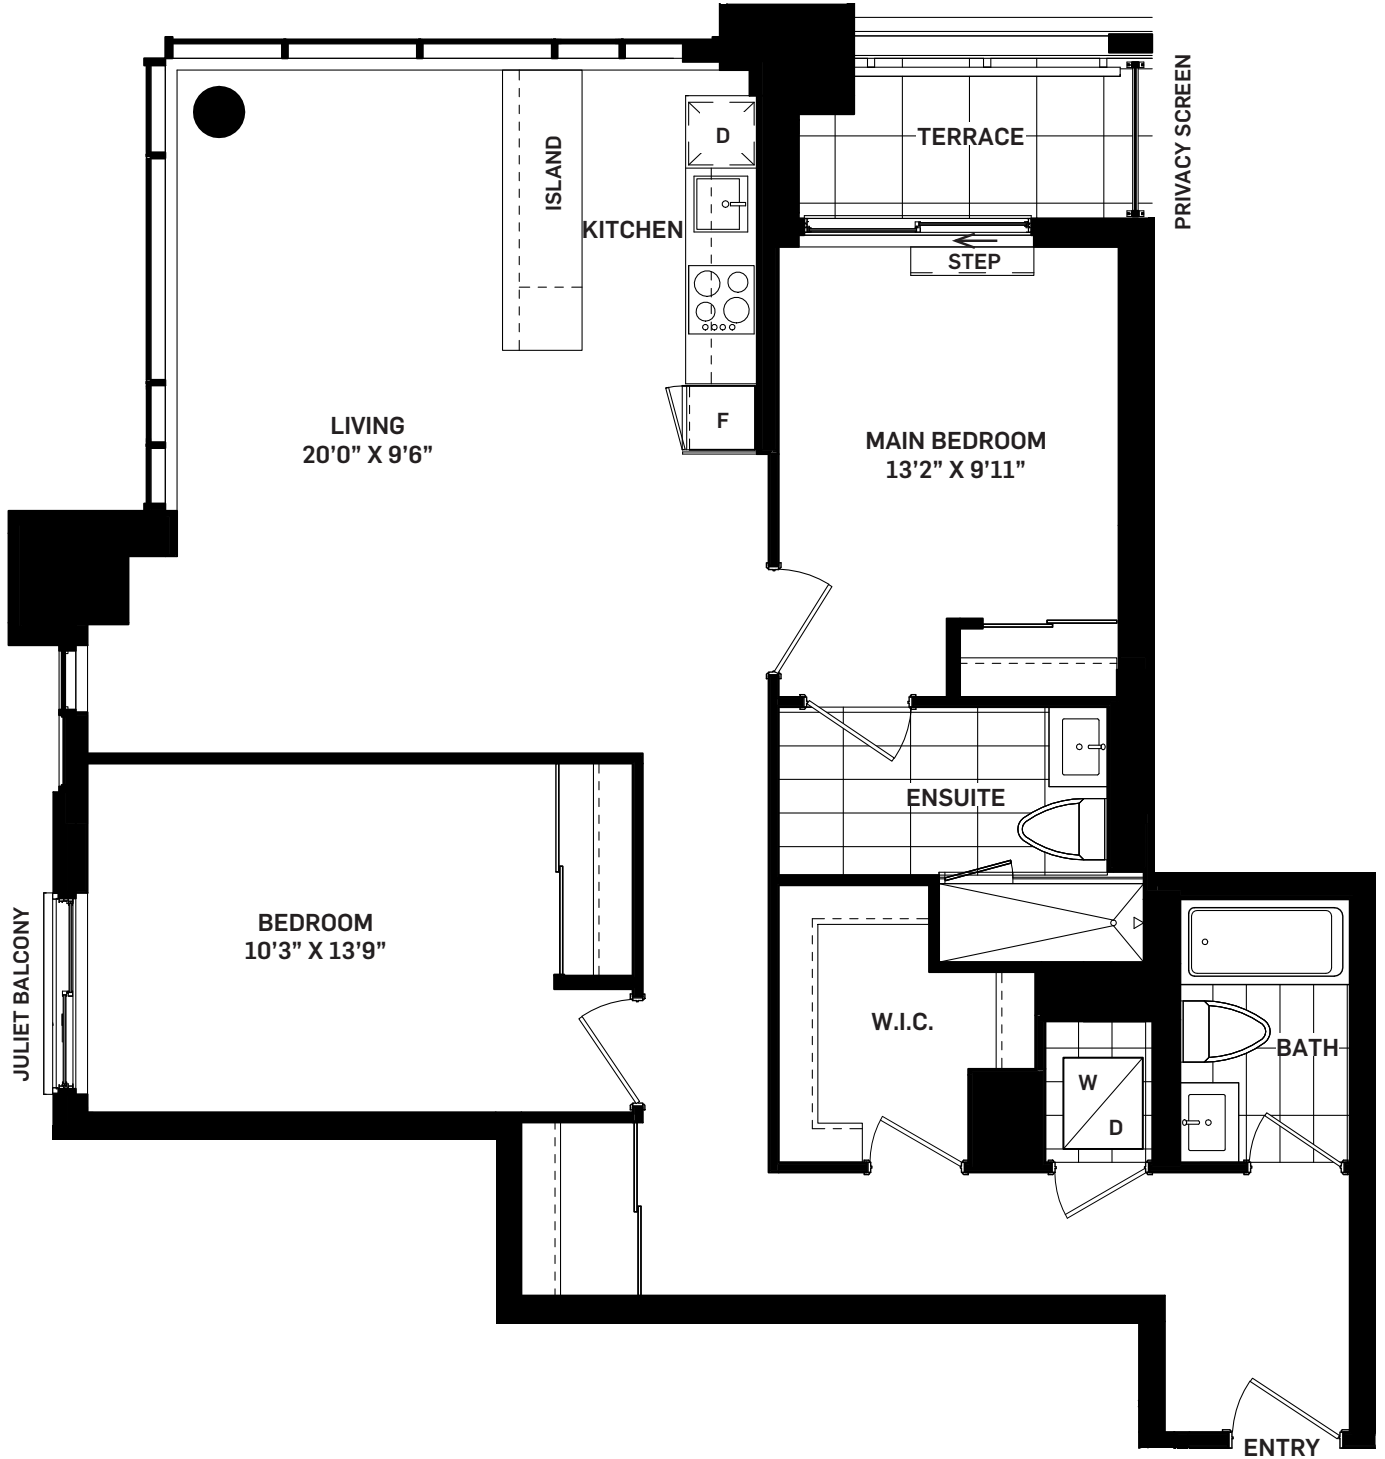

Hue  
2E (BF)

# ARTWORKS TOWER

## 2 BEDROOM

Suite Area	1138 sq.ft.
Outdoor Area	44 sq.ft.
Total Area	1182 sq.ft.

LEVEL 2

All areas and stated room dimensions are approximate. Note: Actual usable floor space may vary from the stated floor area. Floor area is measured in accordance with the HCRA directive on floor area calculations. Size and location of windows may vary. The purchaser acknowledges that the actual unit purchased may be a reversed layout to the plan shown. Illustration is artist's concept. E. & O. E.