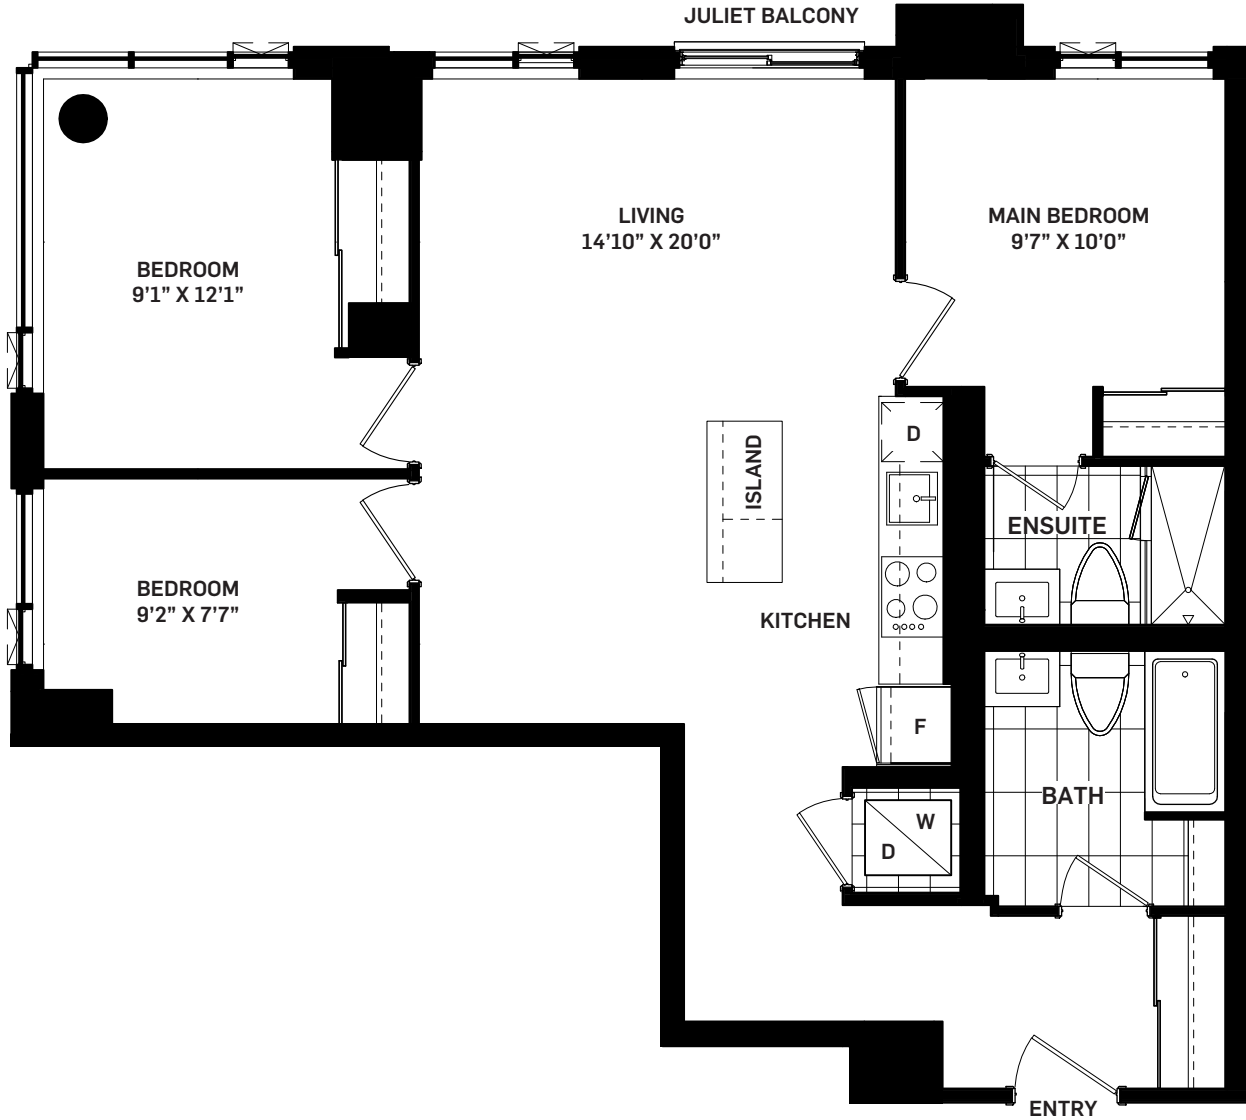

INTUITIVE

3C (BF)

3 BEDROOM

Suite Area

999 sq.ft.

Outdoor Area

0 sq.ft.

Total Area

999 sq.ft.

All areas and stated room dimensions are approximate. Note: Actual usable floor space may vary from the stated floor area. Floor area is measured in accordance with the HCRA directive on floor area calculations. Size and location of windows may vary. The purchaser acknowledges that the actual unit purchased may be a reversed layout to the plan shown. Illustration is artist's concept. E. & O. E.

Outdoor area will vary depending on suite location within the building. Please speak with a Sales Representative for details.

Daniels
love where you live™