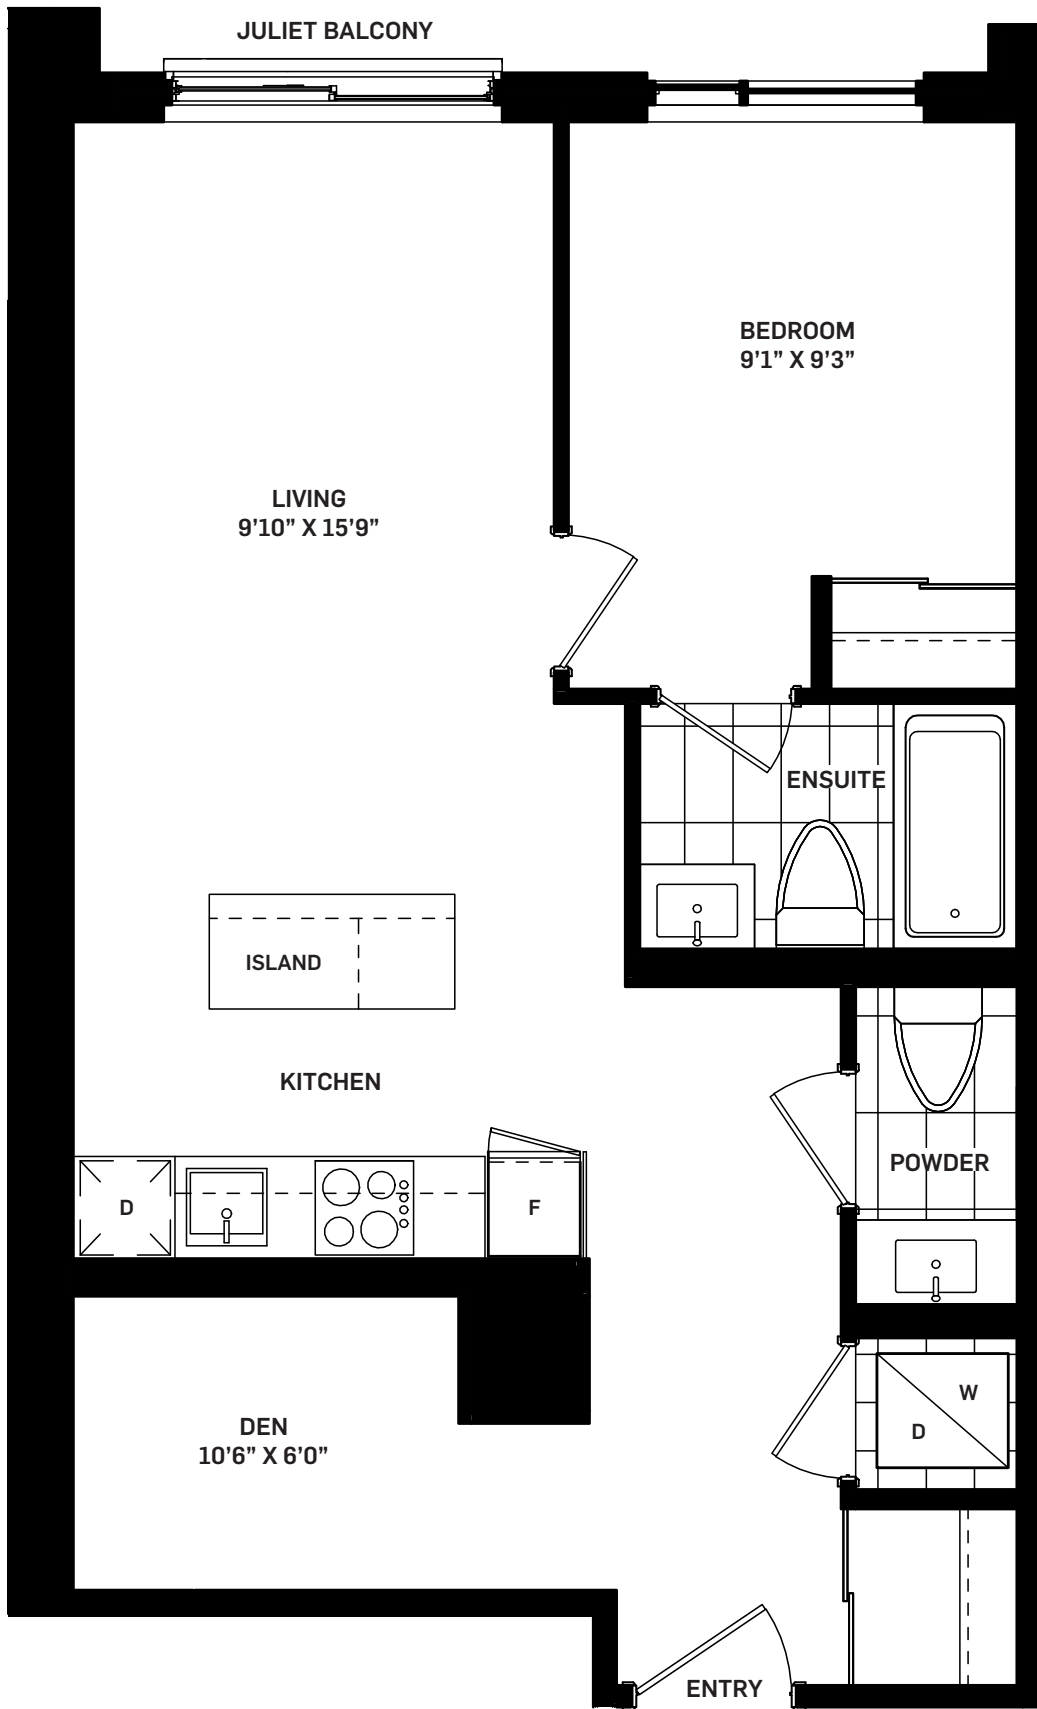

Limerick
1+E

ARTWORKS TOWER

1 BEDROOM + DEN
Suite Area 699 sq.ft.

All areas and stated room dimensions are approximate. Note: Actual usable floor space may vary from the stated floor area. Floor area is measured in accordance with the HCRA directive on floor area calculations. Size and location of windows may vary. The purchaser acknowledges that the actual unit purchased may be a reversed layout to the plan shown. Illustration is artist's concept. E. & O. E.

Outdoor area will vary depending on suite location within the building. Please speak with a Sales Representative for details.

Daniels
love where you live™