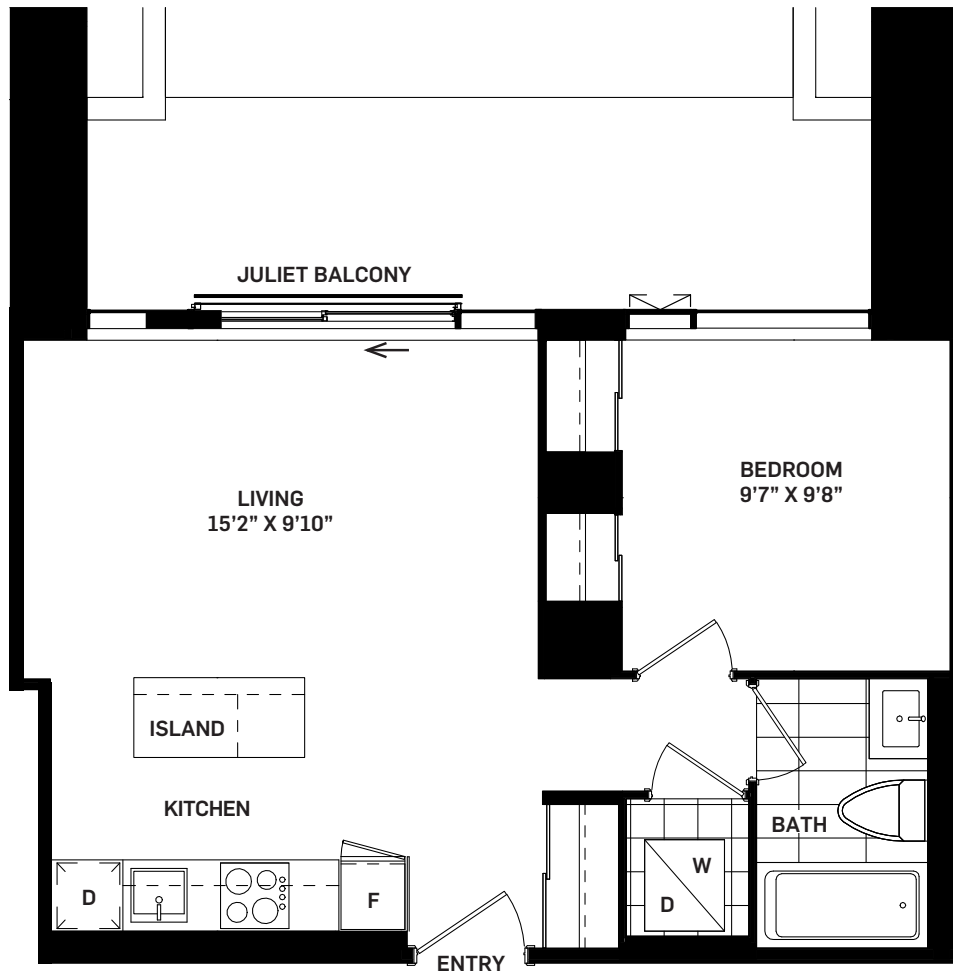

### 1 BEDROOM

Suite Area

578 sq.ft.

Outdoor Area

0 sq.ft.

Total Area

578 sq.ft.

All areas and stated room dimensions are approximate. Note: Actual usable floor space may vary from the stated floor area. Floor area is measured in accordance with the HCRA directive on floor area calculations. Size and location of windows may vary. The purchaser acknowledges that the actual unit purchased may be a reversed layout to the plan shown. Illustration is artist's concept. E. & O. E.

Outdoor area will vary depending on suite location within the building. Please speak with a Sales Representative for details.

LEVEL 3

**Daniels**  
love where you live™