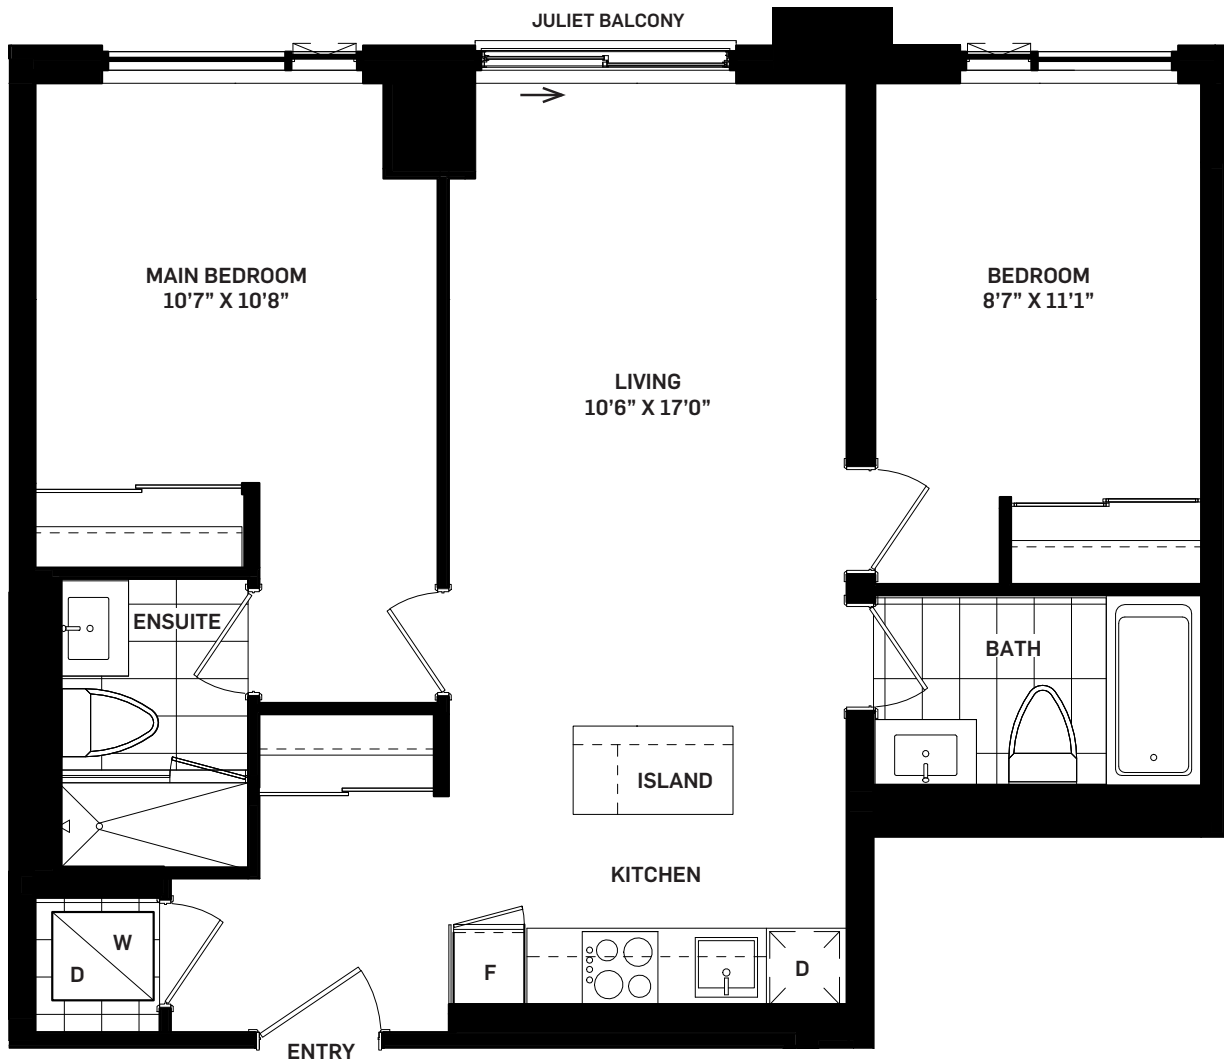

MODERN

2J

2 BEDROOM

Suite Area

779 sq.ft.

Outdoor Area

0 sq.ft.

Total Area

779 sq.ft.

All areas and stated room dimensions are approximate. Note: Actual usable floor space may vary from the stated floor area. Floor area is measured in accordance with the HCRA directive on floor area calculations. Size and location of windows may vary. The purchaser acknowledges that the actual unit purchased may be a reversed layout to the plan shown. Illustration is artist's concept. E. & O. E.

Outdoor area will vary depending on suite location within the building. Please speak with a Sales Representative for details.

Daniels
love where you live™