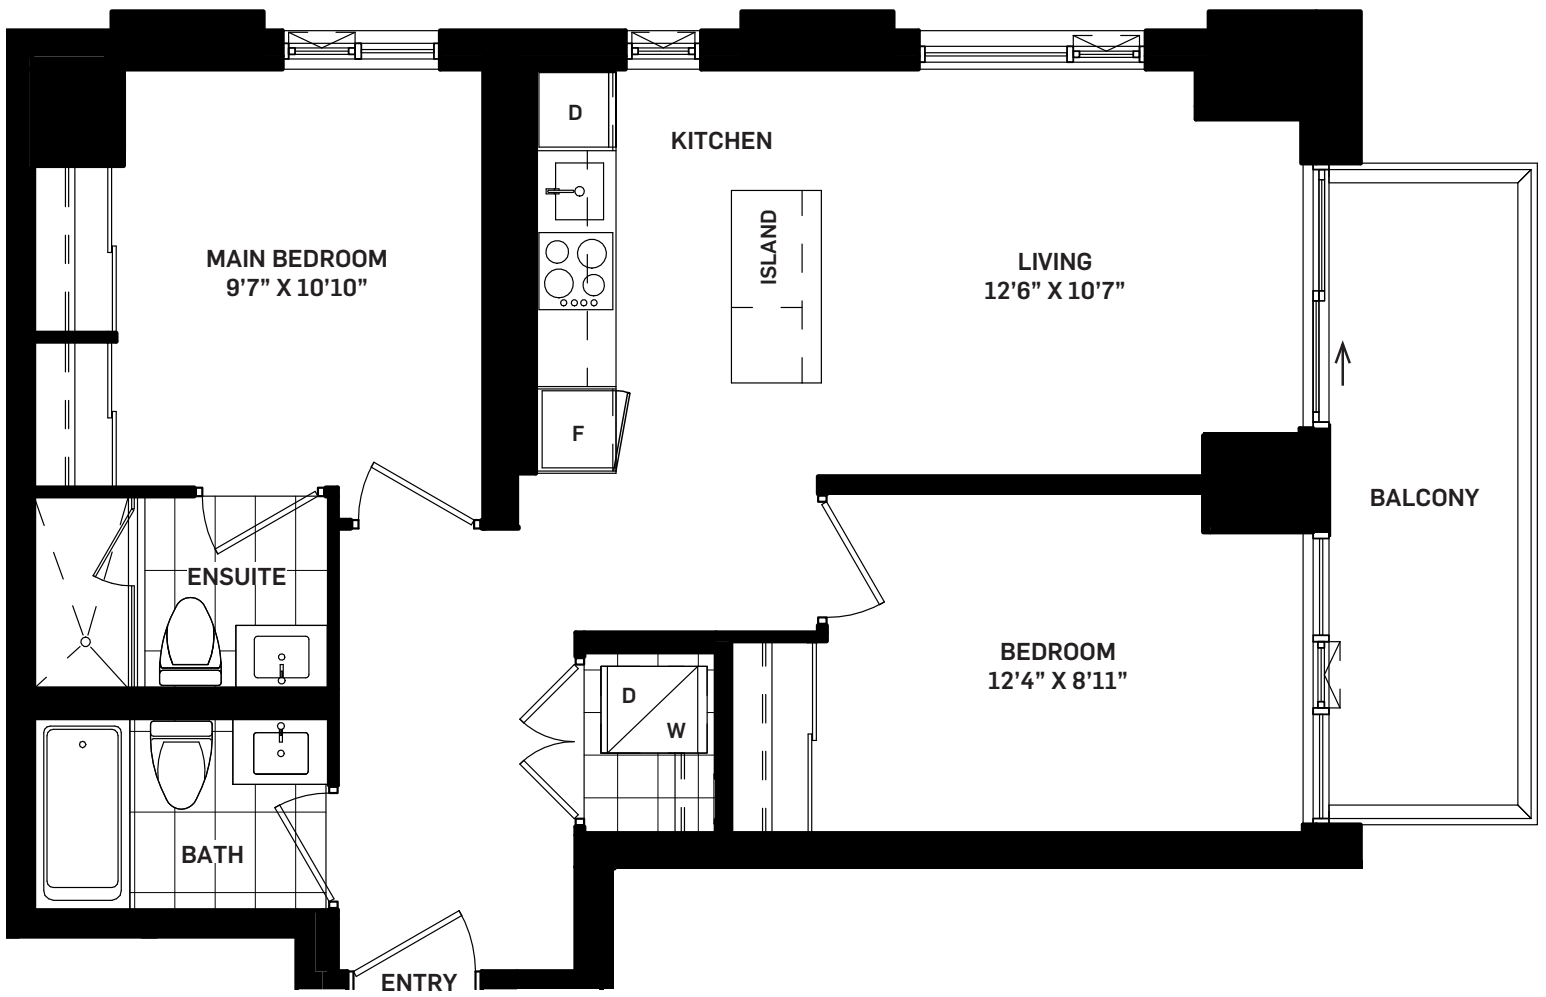

Pigment
2D

ARTWORKS TOWER

2 BEDROOM

Suite Area	777 sq.ft.
Outdoor Area	88 sq.ft.
Total Area	865 sq.ft.

LEVEL 9-32

All areas and stated room dimensions are approximate. Note: Actual usable floor space may vary from the stated floor area. Floor area is measured in accordance with the HCRA directive on floor area calculations. Size and location of windows may vary. The purchaser acknowledges that the actual unit purchased may be a reversed layout to the plan shown. Illustration is artist's concept. E. & O. E.

Outdoor area will vary depending on suite location within the building. Please speak with a Sales Representative for details.

Daniels
love where you live™