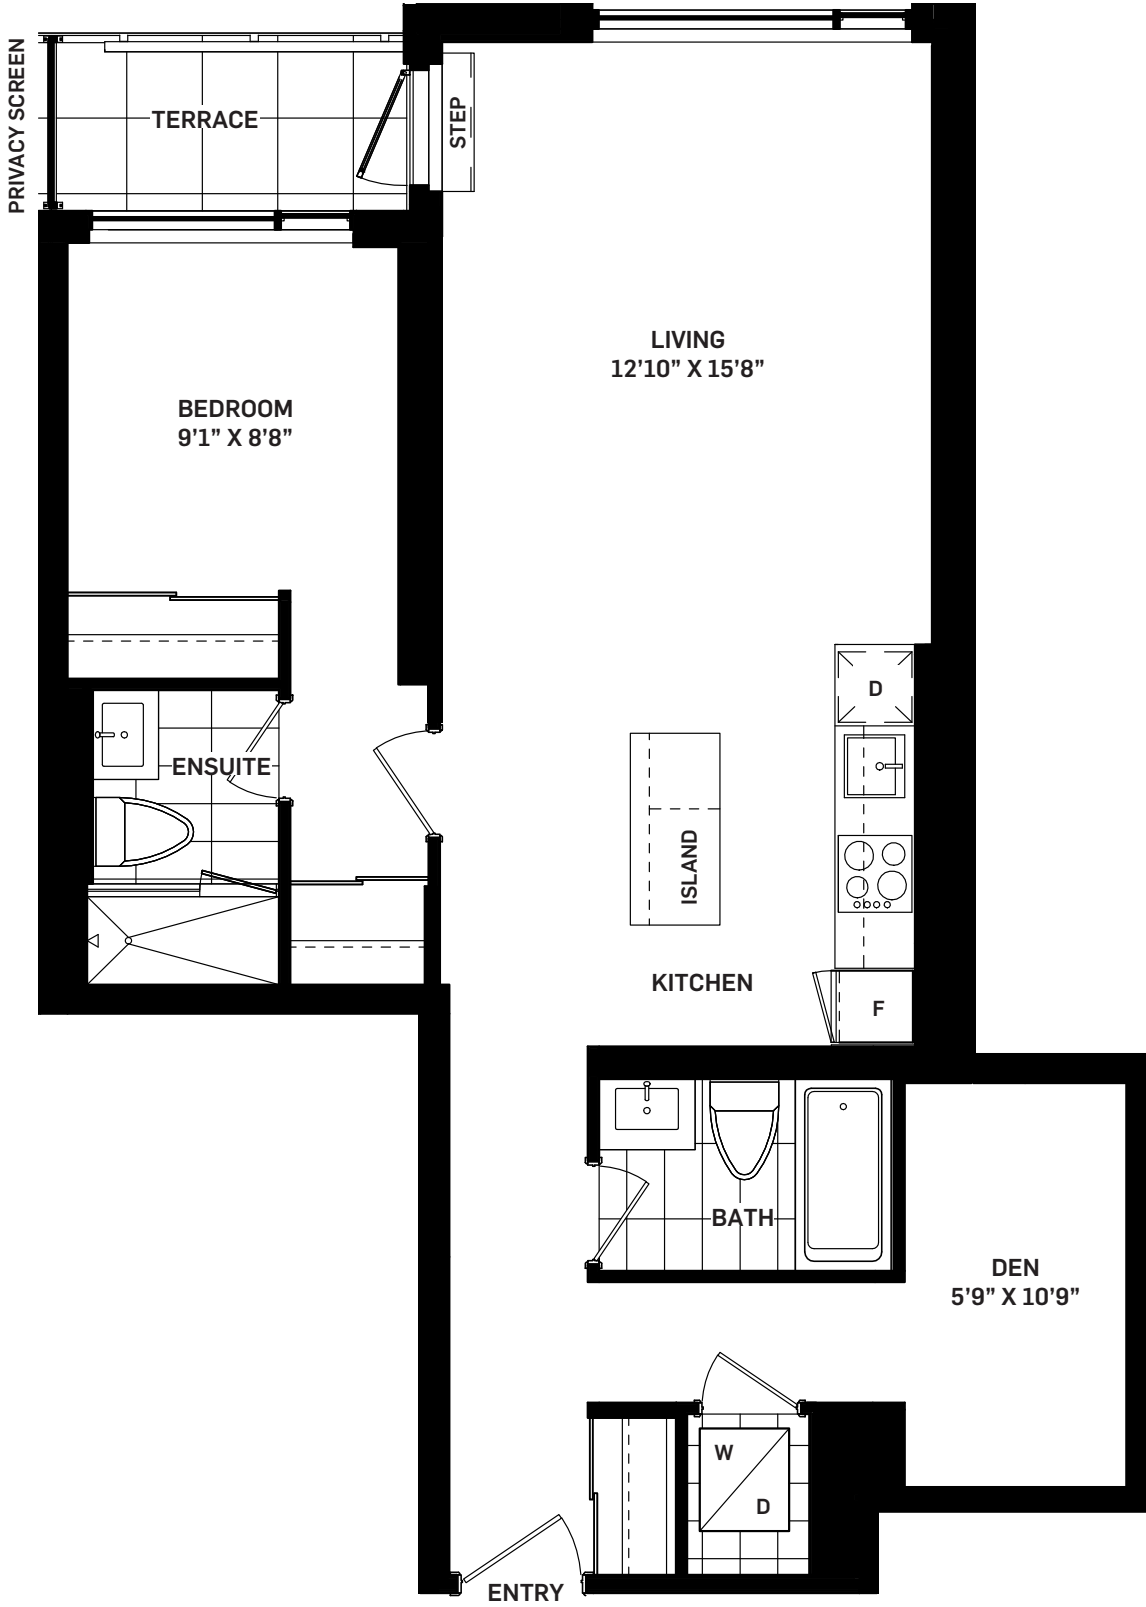

Rhapsody
1+G

ARTWORKS TOWER

1 BEDROOM + DEN	
Suite Area	825 sq.ft.
Outdoor Area	44 sq.ft.
Total Area	869 sq.ft.

LEVEL 2

All areas and stated room dimensions are approximate. Note: Actual usable floor space may vary from the stated floor area. Floor area is measured in accordance with the HCRA directive on floor area calculations. Size and location of windows may vary. The purchaser acknowledges that the actual unit purchased may be a reversed layout to the plan shown. Illustration is artist's concept. E. & O. E.

Outdoor area will vary depending on suite location within the building. Please speak with a Sales Representative for details.

Daniels
love where you live™