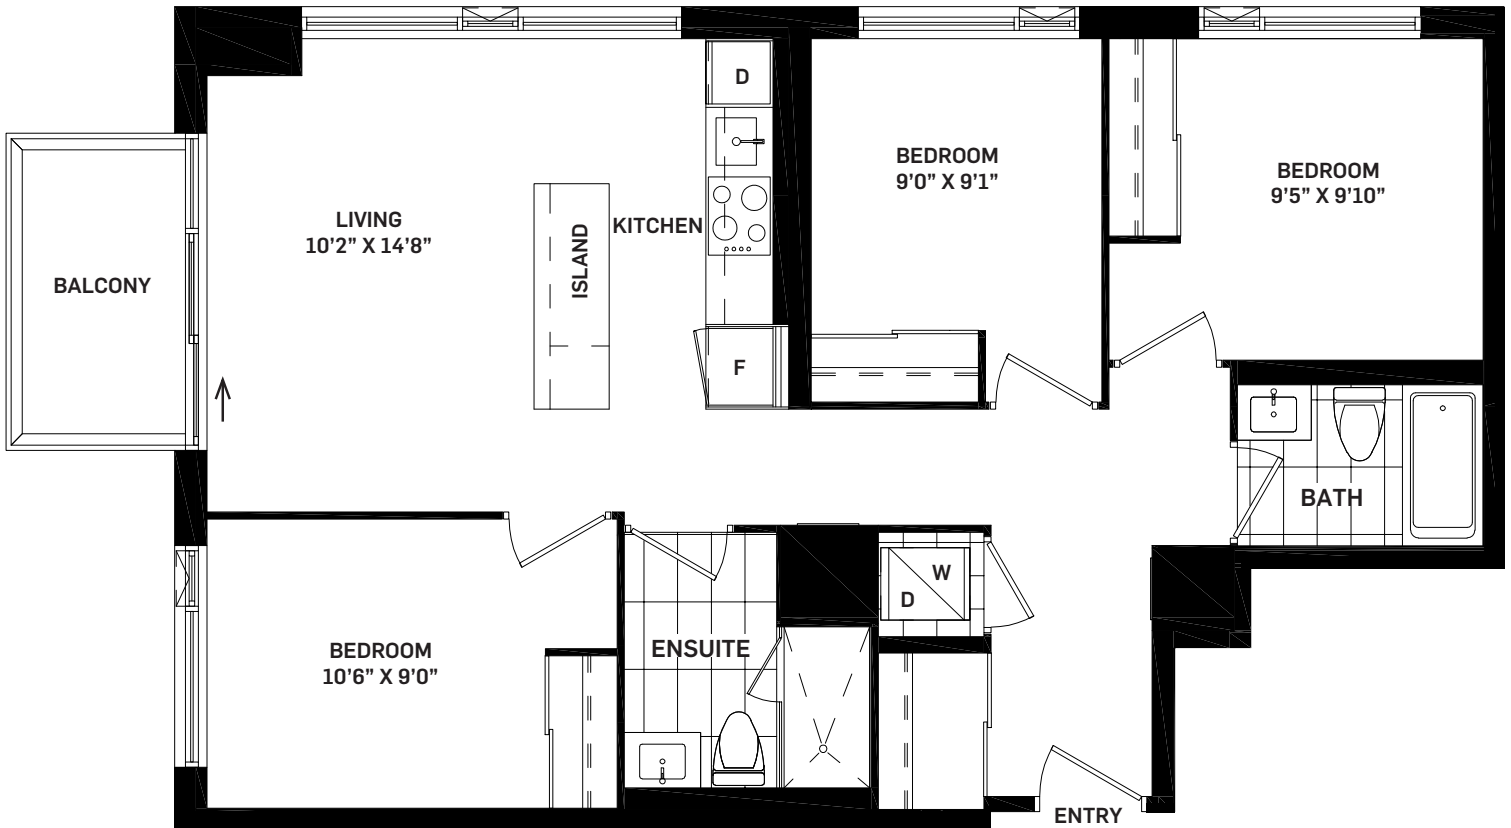

SOPHISTICATED

3A (BF)

3 BEDROOM

Suite Area

952 sq.ft.

Outdoor Area

56-57 sq.ft.

Total Area

1008-1009 sq.ft.

LEVEL 5

LEVEL 6

LEVEL 7-8

LEVEL 9-11

All areas and stated room dimensions are approximate. Note: Actual usable floor space may vary from the stated floor area. Floor area is measured in accordance with the HCRA directive on floor area calculations. Size and location of windows may vary. The purchaser acknowledges that the actual unit purchased may be a reversed layout to the plan shown. Illustration is artist's concept. E. & O. E.

Outdoor area will vary depending on suite location within the building. Please speak with a Sales Representative for details.

Daniels
love where you live™