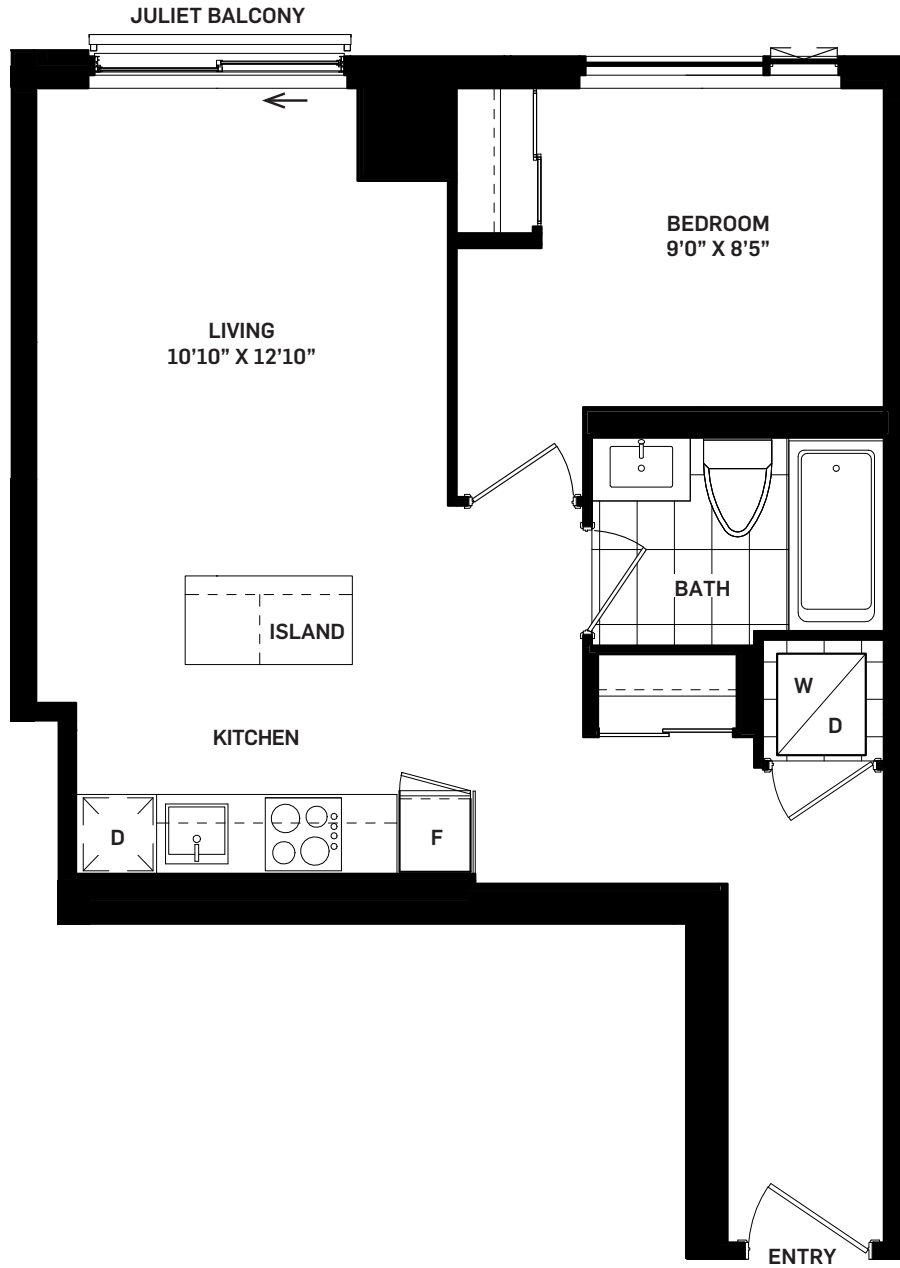

TIMELESS

1J

1 BEDROOM

Suite Area

569 sq.ft.

Outdoor Area

0 sq.ft.

Total Area

569 sq.ft.

All areas and stated room dimensions are approximate. Note: Actual usable floor space may vary from the stated floor area. Floor area is measured in accordance with the HCRA directive on floor area calculations. Size and location of windows may vary. The purchaser acknowledges that the actual unit purchased may be a reversed layout to the plan shown. Illustration is artist's concept. E. & O. E.

Outdoor area will vary depending on suite location within the building. Please speak with a Sales Representative for details.

Daniels
love where you live™