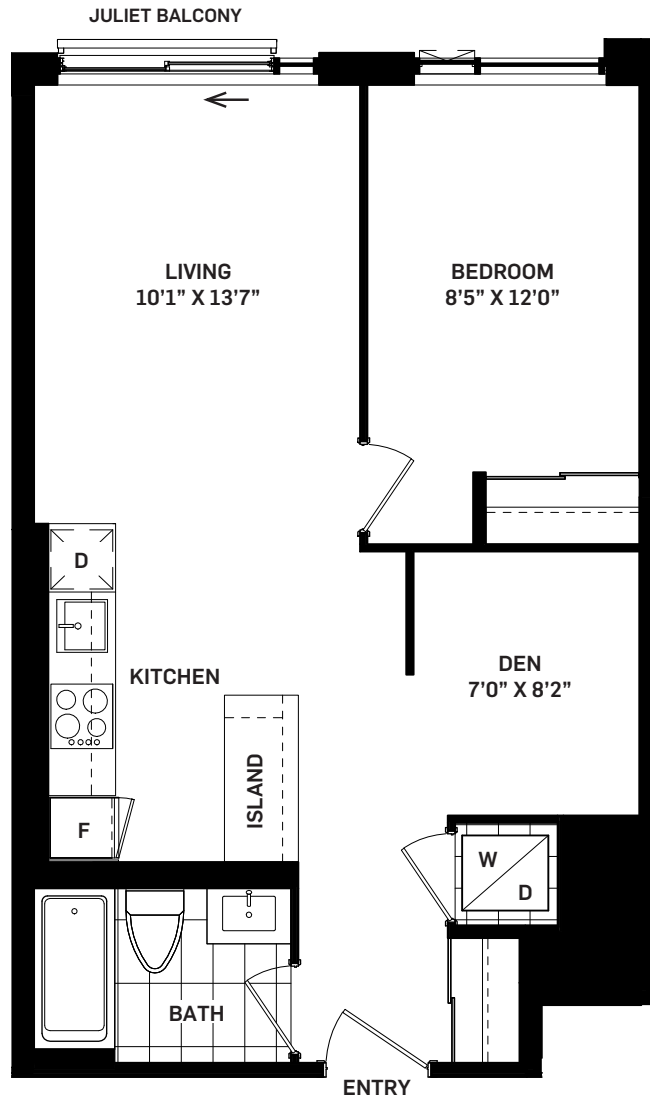

TRANQUIL

1+E

1 BEDROOM + DEN

Suite Area 610 sq.ft.

Outdoor Area 0 sq.ft.

Total Area 610 sq.ft.

All areas and stated room dimensions are approximate. Note: Actual usable floor space may vary from the stated floor area. Floor area is measured in accordance with the HCRA directive on floor area calculations. Size and location of windows may vary. The purchaser acknowledges that the actual unit purchased may be a reversed layout to the plan shown. Illustration is artist's concept. E. & O. E.

Outdoor area will vary depending on suite location within the building. Please speak with a Sales Representative for details.

LEVEL 3

Daniels
love where you live™