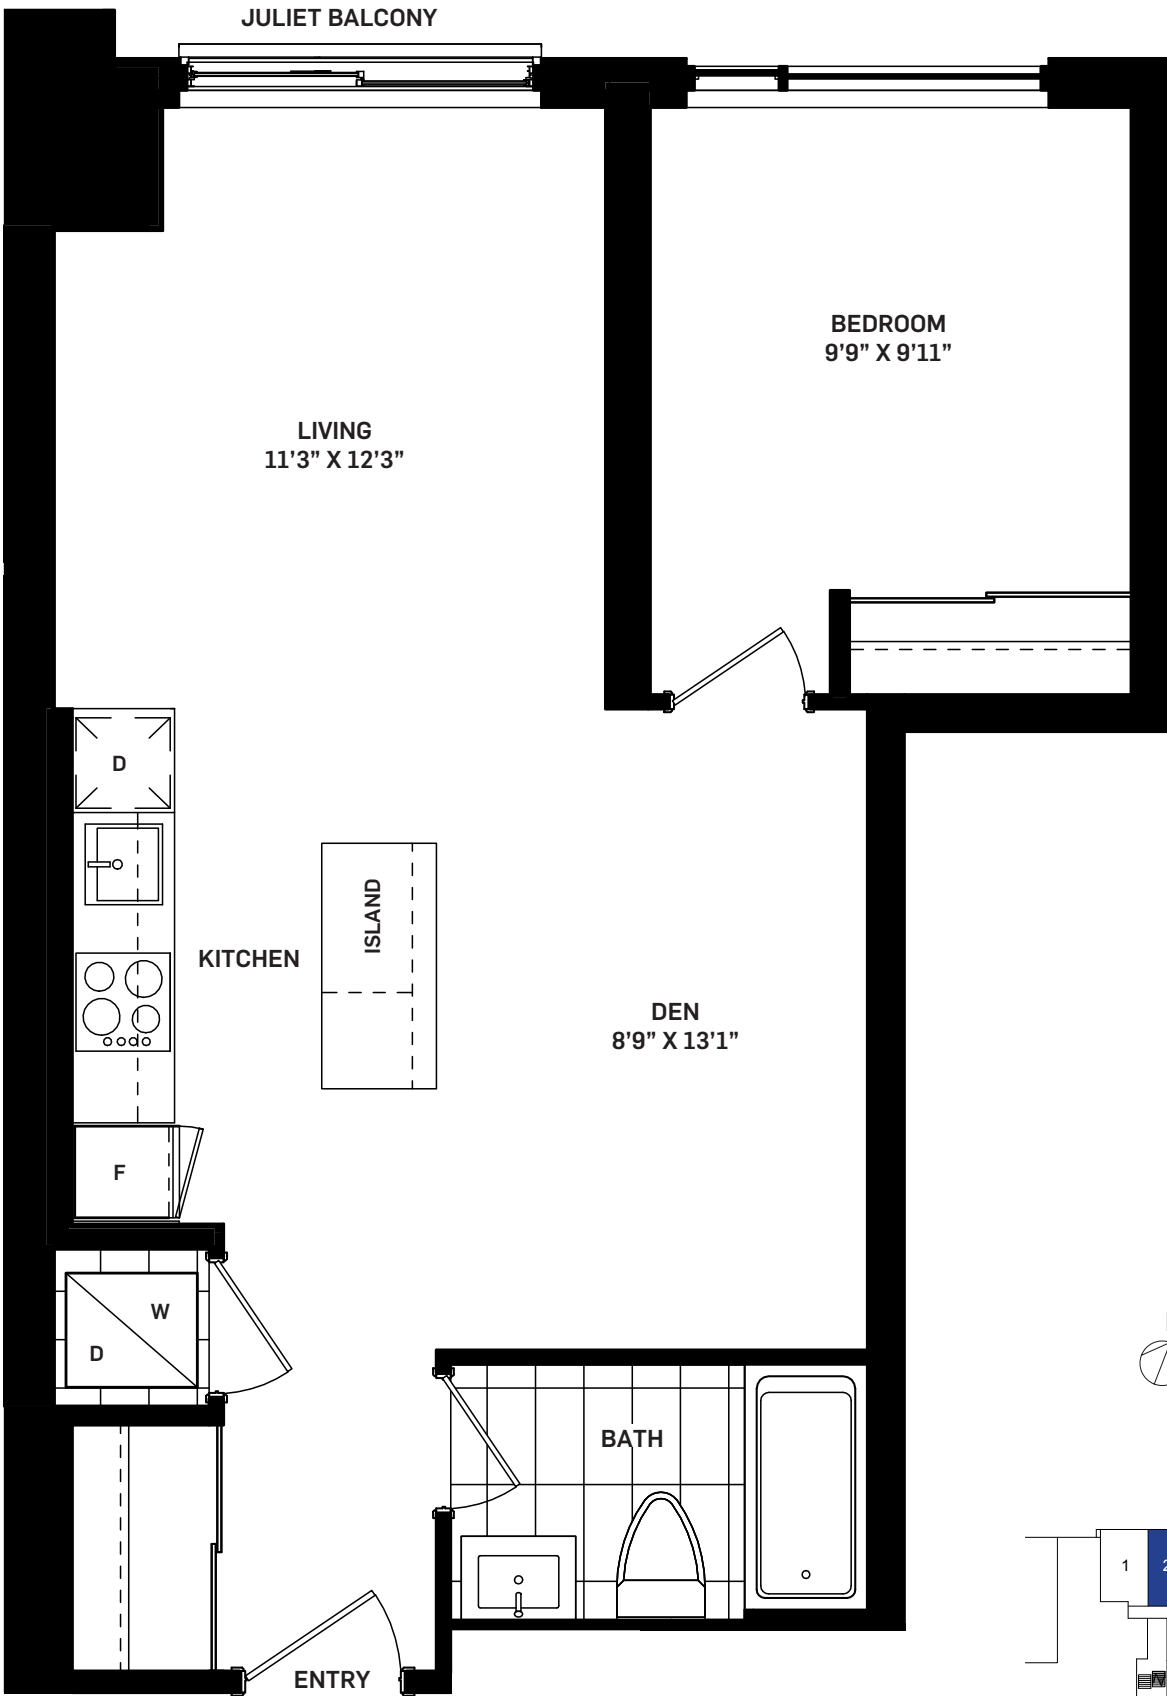

Verse
1+D

ARTWORKS TOWER

1 BEDROOM + DEN
Suite Area 648 sq.ft.

LEVEL 2

All areas and stated room dimensions are approximate. Note: Actual usable floor space may vary from the stated floor area. Floor area is measured in accordance with the HCRA directive on floor area calculations. Size and location of windows may vary. The purchaser acknowledges that the actual unit purchased may be a reversed layout to the plan shown. Illustration is artist's concept. E. & O. E.

Outdoor area will vary depending on suite location within the building. Please speak with a Sales Representative for details.

Daniels
love where you live™